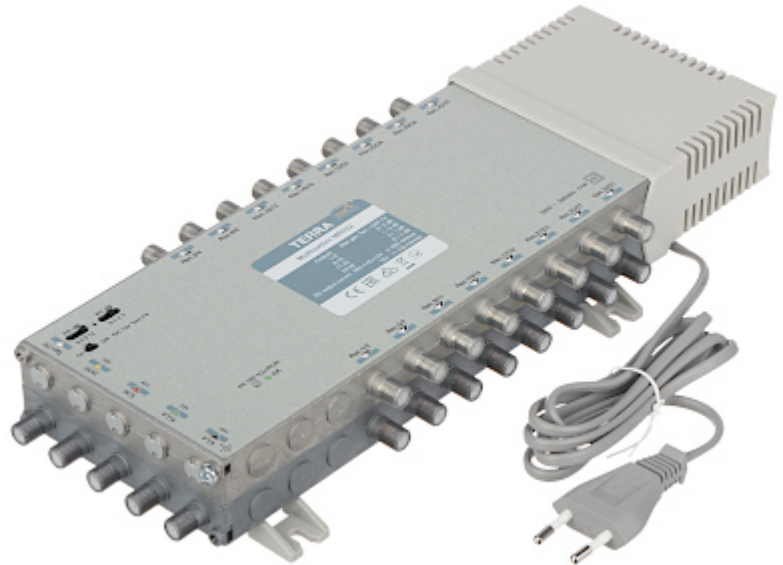

Code: MR-532

MULTISWITCH **MR-532** 5 INPUTS/32 OUTPUTS TERRA

Radial multiswitches of MR series are dedicated for small and medium (4-70 outlets) SMATV systems with distribution of the first SAT IF and terrestrial TV signals.

The MR series are intended for systems wholly or partly based on star topology in which the cables to the terminal outlets go from one multiswitch or a group of multiswitches. This solution is optimal for single-family houses and multifamily houses.

Die-cast housing guarantees high screening efficiency - class A.

Inputs:	4x 950 MHz ... 2400 MHz , 1x 47 MHz ... 862 MHz - Active
Outputs:	32x 47 MHz ... 2400 MHz
Switching signals:	14 V / 18 V 0 Hz / 22 kHz
SAT amplification (cable pre-correction):	-6 ... 5 dB
TV amplification (cable pre-correction):	-6 ... 3 dB
Isolation:	<ul style="list-style-type: none"> • Between inputs SAT/SAT > 30 dB • Outputs > 30 dB SAT • Outputs > 35 dB DVB-T
Maximal output level SAT:	96 dB μ V
Maximal output level TV:	80 ... 86 dB μ V
Pre-amplifiers powering:	12 V DC
Power supply:	230 V AC
Weight:	1.73 kg
Dimensions:	333 x 135 x 50 mm
Manufacturer / Brand:	TERRA
Guarantee:	2 years