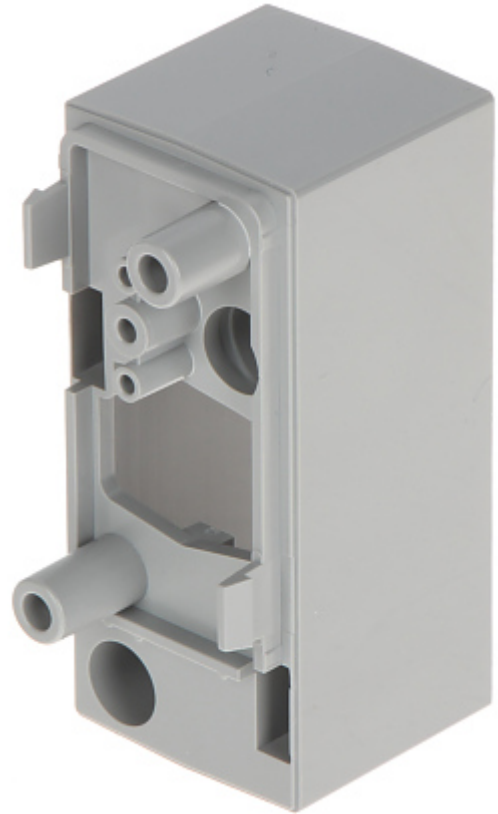

Code: BRACKET-E-3-GY

DISTANCE FOR A MODULAR BRACKET FOR MOTION DETECTORS **BRACKET-E-3-GY** SATEL

The BRACKET-E-3-GY distance is an element of the modular bracket for BRACKET-E motion detectors.

Support:	BRACKET-E-4-GY, BRACKET-E-1-GY, BRACKET-E-6
Color:	Gray
Weight:	0.024 kg
Manufacturer / Brand:	SATEL
Guarantee:	2 years