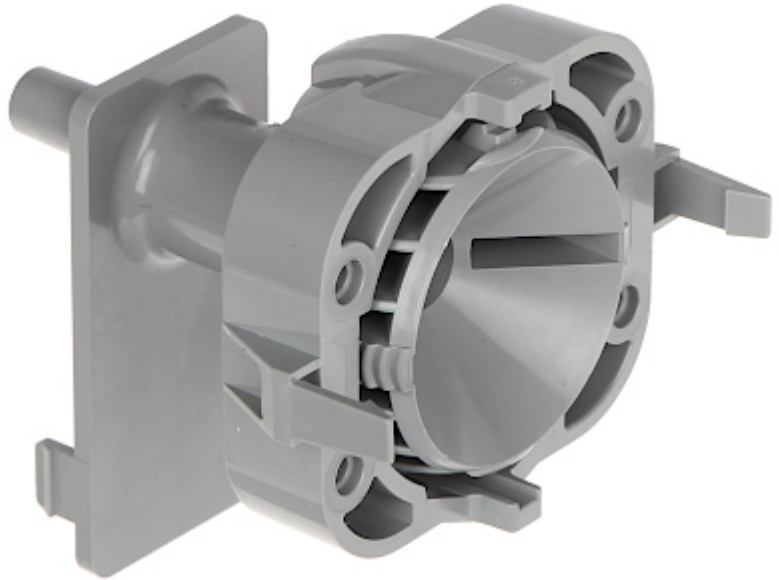

Code: BRACKET-E-5-GY

BALL BRACKET MODULE FOR MOTION DETECTORS **BRACKET-E-5-GY** SATEL

The BRACKET-E-5-GY ball bracket is an element of the modular bracket for BRACKET-E motion detectors. The product allows the installation of detectors of the OPAL, OPAL Plus, OPAL Pro, AOD-210 series.

| | |
|-----------------------|--|
| Application: | OPAL, OPAL-PLUS, OPAL-PRO, AOD-210 |
| Support: | BRACKET-E-1-GY, BRACKET-E-2B-GY, BRACKET-E-6 |
| Color: | Gray |
| Weight: | 0.035 kg |
| Manufacturer / Brand: | SATEL |
| Guarantee: | 2 years |