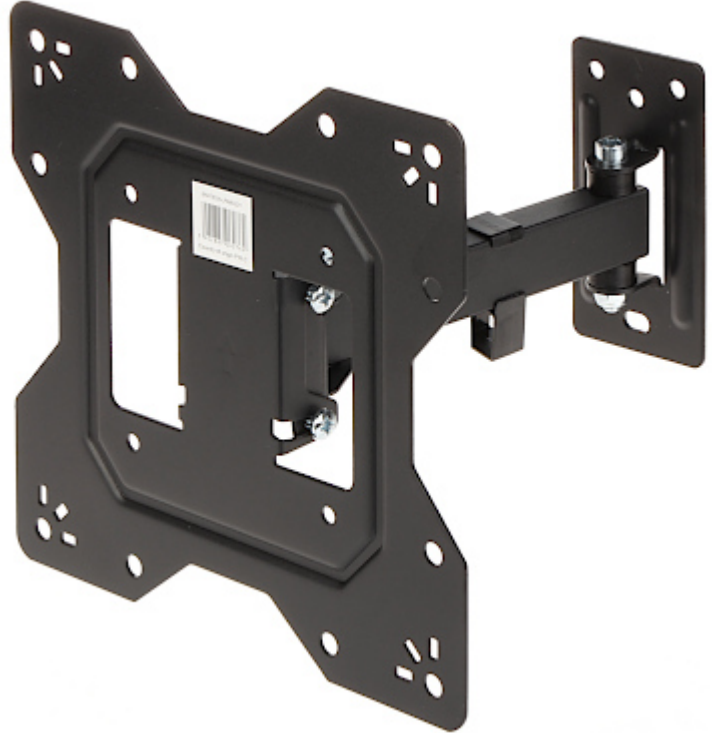

Code: BRATECK-LPA68-221

## TV OR MONITOR MOUNT **BRATECK-LPA68-221**

The BRATECK-LPA68-221 mount is intended for hanging a TV or LCD / OLED monitor on the wall.

It allows to easy adjustment of tilt in the range of  $-8^{\circ}$  ...  $+5^{\circ}$  and horizontal rotation in the range of  $\pm 90^{\circ}$ .

Mounting standard:	VESA : 100, 200, 200x100
Screen size range:	23 " ... 43 "
Bearing capacity:	30 kg
Distance from mounting surface:	56 ... 204 mm
Tilt adjustment:	$-8^{\circ}$ ... $5^{\circ}$
Horizontal rotation:	$-90^{\circ}$ ... $90^{\circ}$
Rotation in the plane of the screen:	—
Color:	Black
Dimensions:	230 x 230 x (56 ... 205) mm
Weight:	1.03 kg
Manufacturer / Brand:	BRATECK
Guarantee:	2 years