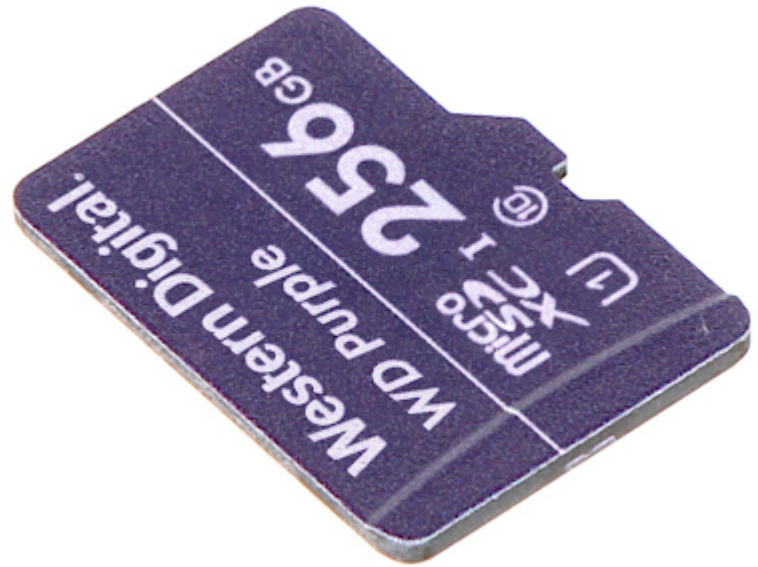

Code: SD-MICRO-10/256-WD

## MEMORY CARD **SD-MICRO-10/256-WD** microSD UHS-I, SDXC 256 GB Western Digital

The microSD™ WD Purple™ card is the result of an in-depth analysis of three generations of products for industrial use developed specifically for surveillance systems.

The Western Digital Purple cards are the new generation of the data storage media, which offer high capacity, high transfer rate, high re-record-ability and perfect data protection.

Type:	microSD
Type:	UHS-I, SDXC
Capacity:	256 GB
Read speed:	max. 100 MB/s
Write transfer rate:	max. 60 MB/s
Class:	10, U1
SD Adapter:	—
Main features:	<ul style="list-style-type: none"> <li>• Product optimized for cameras operating in continuous mode 24/7</li> <li>• High resistance to changing weather conditions and humidity - withstands temperatures from -25°C ... 85°C</li> <li>• Secure local memory in the event of a failure, enabling continuous recording even in the case of a temporary disconnection of the camera</li> </ul>
Dimensions:	15 x 11 x 1 mm
Manufacturer / Brand:	Western Digital
Guarantee:	2 years