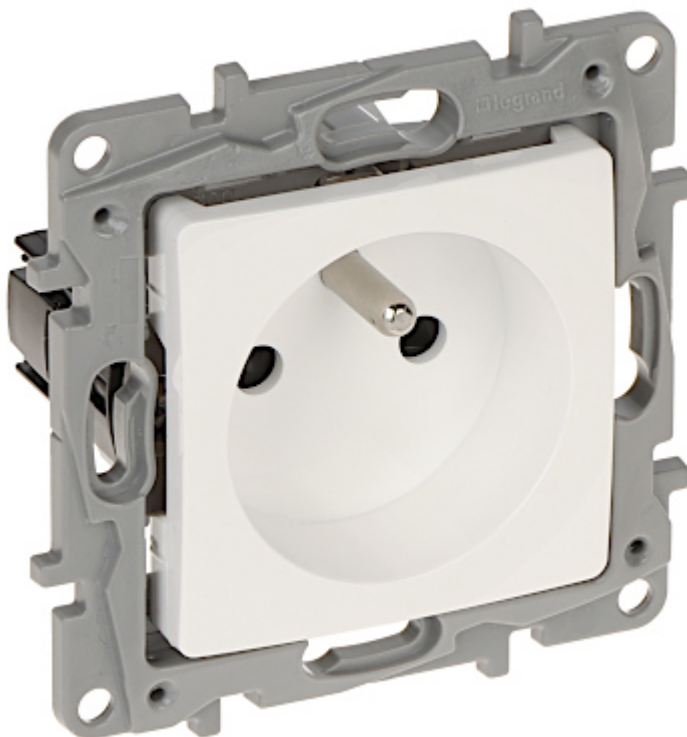

Code: LE-664536

SINGLE SOCKET OUTLET **LE-664536** Niloe 230 V 16 A LEGRAND

The LE-664536 single socket outlet is designed to fix with frame plates of the Niloe series.

Rated voltage:	230 V / 50 Hz
Maximal current load:	16 A
Grounding:	✓
Cable terminals:	automatic spring terminals
Socket type:	CEE 7/5
Protection shutters:	—
Application:	Niloe product series
Assembly:	Claw or screw mounting
Color:	White
Weight:	0.052 kg
Dimensions:	76 x 76 x 44 mm
Manufacturer / Brand:	LEGRAND
Guarantee:	2 years