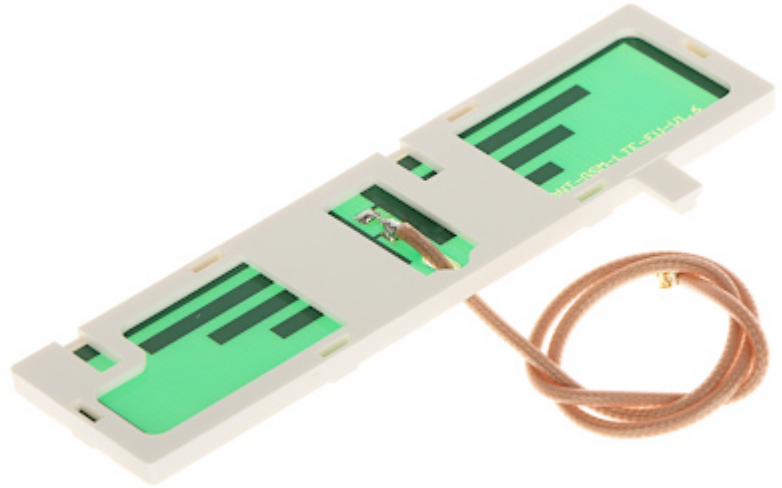

Code: ANT-LTE-I

## ANTENNA **ANT-LTE-I** SATEL

The LTE antenna is designed for operation with the PERFECTA 16, PERFECTA 16-WRL, PERFECTA 32, PERFECTA 32-WRL, PERFECTA 32 LTE, PERFECTA 32-WRL LTE, VERSA Plus, INTEGRA 128-WRL alarm control panels, GSM-X, GSM-X LTE, INT-GSM, INT-GSM LTE communication modules and the MICRA alarm module.

The ANT-LTE-I device is suitable for installation in SATEL plastic enclosures, which have a special place for such devices (eg. OPU-2-B, OPU-3-P, OPU-4-P).

Frequency band:	LTE, UMTS/HSPA+, GSM/GPRS/EDGE
Connector:	IPX (U.FL)
Application:	SATEL PERFECTA, VERSA Plus, INTEGRA-128-WRL, GSM-X, INT-GSM, MICRA
Main features:	Length of the cable - 20 cm
Weight:	0.007 kg
Dimensions:	90 x 31 x 4 mm
Manufacturer / Brand:	SATEL
Guarantee:	2 years