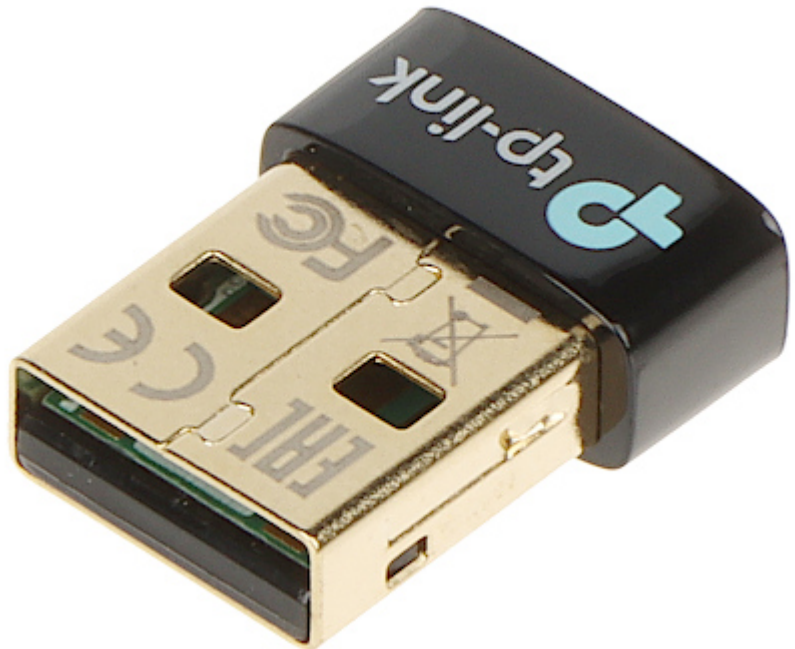

Code: TL-UB500

BLUETOOTH 5.0 USB ADAPTER **TL-UB500** TP-LINK

The TL-UB500 adapter provides stable and convenient communication between Bluetooth devices and a PC or laptop.

Ultra-small (Nano model) for convenient portability with reliable high performance.

Tiny sizes (after connect to the USB port sticks out 7mm only).

Supported standards:	Bluetooth 5.0, 4.0, 3.0, 2.1, 2.0, 1.1
Radio communication range (at open area):	< 20 m
Interface:	USB 2.0
Main features:	BLE Technology - Bluetooth Low Energy technology for energy-saving wireless connectivity
Drivers:	Windows 7 / 8.1 / 10
Certificates:	CE, FCC, RoHS
Operation temp:	0 °C ... 40 °C
Permissible relative humidity:	10 % ... 90 %
Dimensions:	18.9 x 14.8 x 6.8 mm
Manufacturer / Brand:	TP-LINK
Guarantee:	2 years