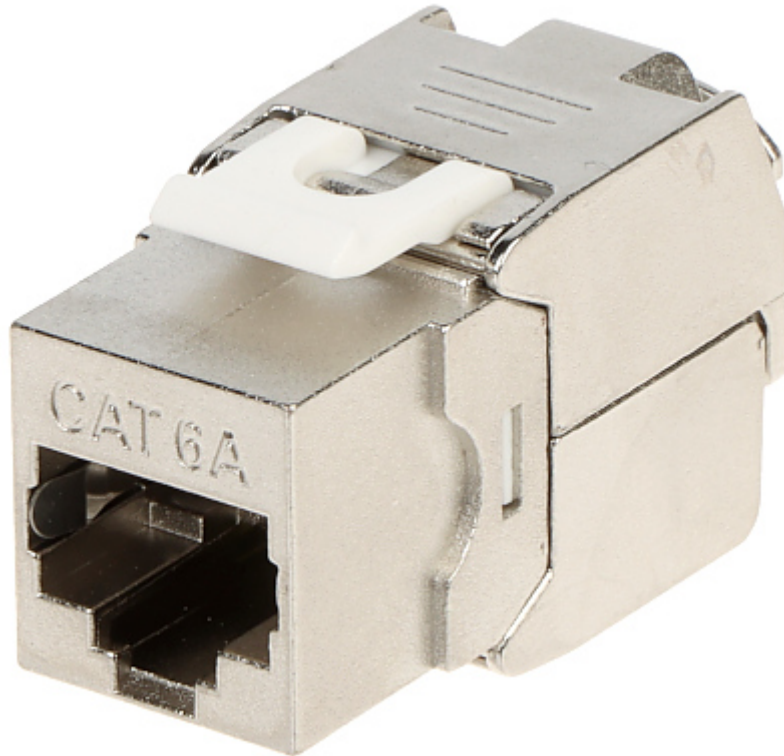

Code: FX-RJ45-6A-16

KEYSTONE CONNECTOR **FX-RJ45-6A-16**

Connector type:	RJ-45 shielded socket
Color:	Silver
Wire mounting:	KRONE quick-connector - locked
Application:	<ul style="list-style-type: none">• Patch panel Keystone,• FTP cat. 6A,• UTP cat. 6A
Impedance:	100 Ω
Material:	Metal + Plastic
Main features:	<ul style="list-style-type: none">• Very easy and quick installation without any tools• Corrosion resistance• Keystone assembly standard• The die-cast metal body provides effective shielding and high mechanical resistance
Weight:	0.025 kg
Dimensions:	16.4 x 22 x 39 mm (W x H x D)
Guarantee:	2 years