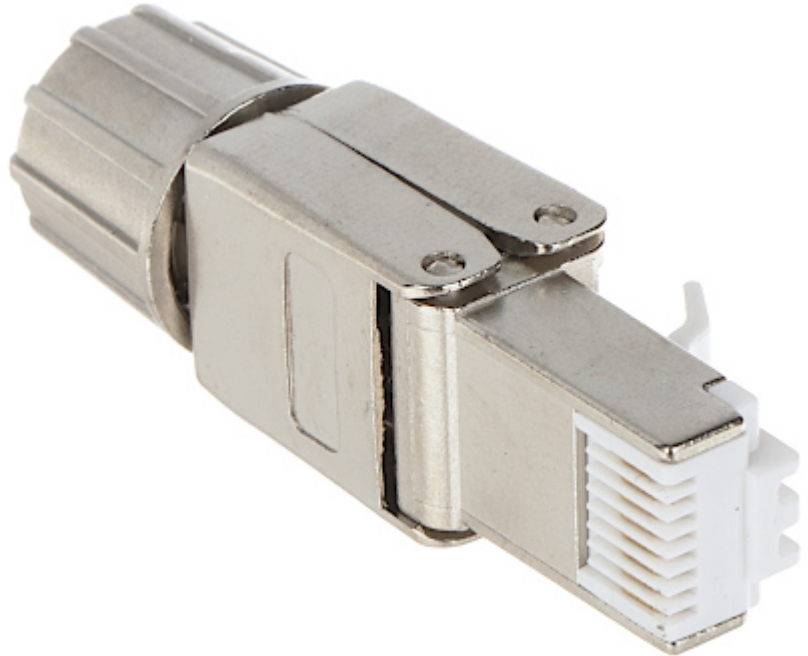

Code: RJ45/FTP7-HAND

SHIELDED MODULAR PLUG **RJ45/FTP7-HAND**

It allows to very easy and quick installation without any tools.

Connector type:	RJ45 (8P8C) - Plug
Attachment of connector elements:	Pressing
Wire mounting:	Pressing
Application:	Twisted-pair cable UTP cat. 7, FTP cat. 7 - Wire / Stranded wire - 22 ... 24 AWG
Material:	PVC / Metal
Main features:	<ul style="list-style-type: none"> • Very easy and quick assembly • Gold-plated connector prevents the oxidation of contacts • Corrosion resistance • It is compatible with Category 7 • T568A/B compliance
Weight:	0.016 kg
Dimensions:	50 x 14.5 x 14.5 mm
Guarantee:	2 years