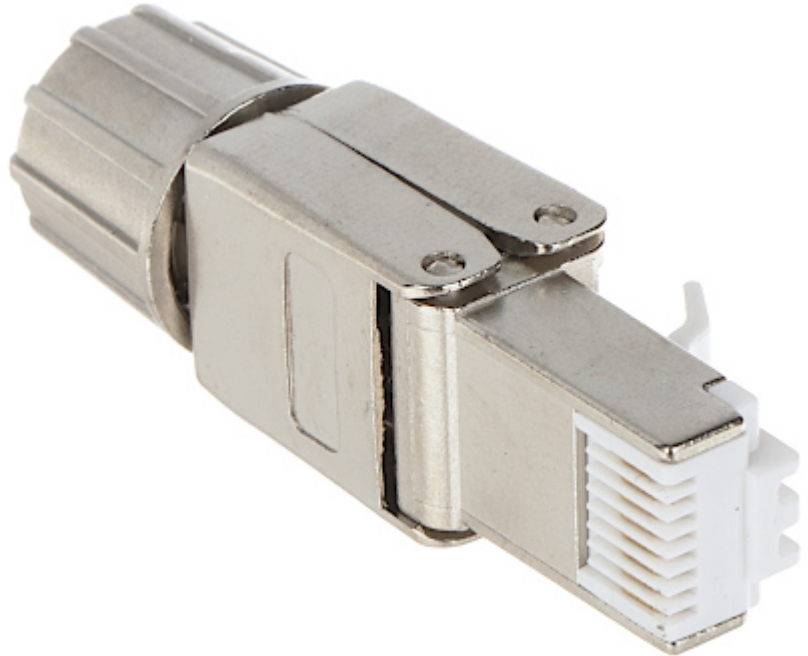

Code: RJ45/FTP8-HAND

SHIELDED MODULAR PLUG **RJ45/FTP8-HAND**

It allows to very easy and quick installation without any tools.

Connector type:	RJ45 (8P8C) - Plug
Attachment of connector elements:	Pressing
Wire mounting:	Pressing
Application:	Twisted-pair cable UTP cat. 8, FTP cat. 8 - Wire / Stranded wire - 22 ... 24 AWG
Material:	PVC / Metal
Main features:	<ul style="list-style-type: none"> • Very easy and quick assembly • Gold-plated connector prevents the oxidation of contacts • Corrosion resistance • It is compatible with Category 8 • T568A/B compliance
Weight:	0.016 kg
Dimensions:	50 x 14.5 x 14.5 mm
Guarantee:	2 years