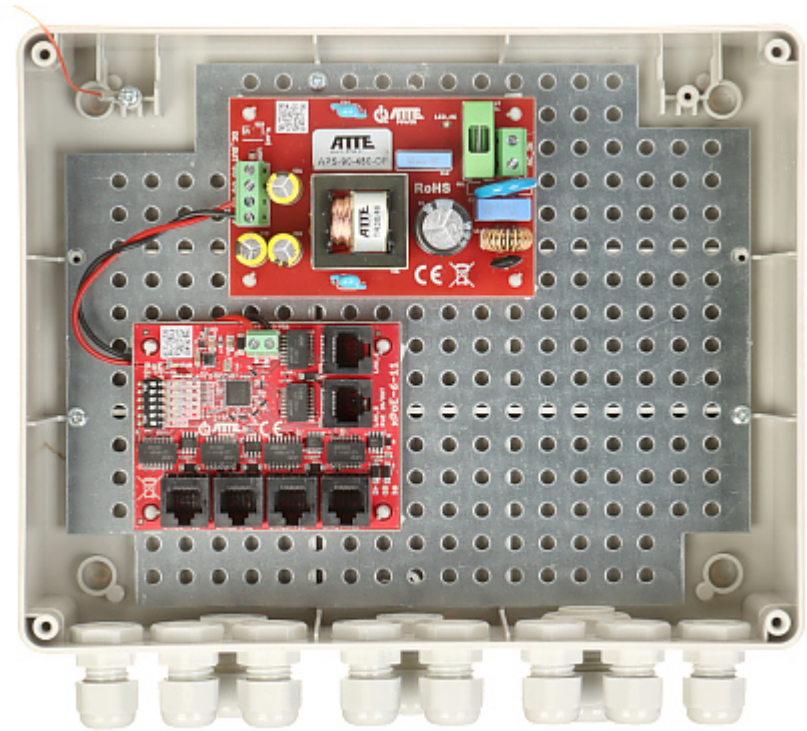

## SWITCH POE **IP-5-11-L2** 5-PORT ATTE

The IP-5-11-L2 set consists of the XPOE-6-11-OF switch module and the APS-90-480-OF switching power supply enclosed in the ABOX-L2 external enclosure with IP56 tightness class.

The LONG RANGE operation mode allows to increase the range of power and data transmission for ports LAN 1 ... LAN 4 to 280m while limiting the network bandwidth for these ports to 10Mbps.

LAN ports:	<ul style="list-style-type: none"> <li>• 1 x RJ45 10/100 Base-T - Uplink,</li> <li>• 5 x RJ45 10/100 Base-T + PoE (802.3af/at) / Passive PoE</li> </ul>
Management via WWW / console:	—
LED diodes:	Power, LAN
Transmission speed:	10 / 100 Mbps : 1 Port LAN + 5 LAN & PoE ports
Maximal output power:	<ul style="list-style-type: none"> <li>• 40 W @ Passive PoE - LAN1 ... LAN4 ports,</li> <li>• 60 W @ Passive PoE - Port LAN5,</li> <li>• 30 W @ PoE (802.3af/at) - LAN1 ... LAN5 ports</li> </ul>
Maximal total power:	60 W
Operation modes:	<ul style="list-style-type: none"> <li>• Standard : 100 m @ 10/100 Mb/s - LAN1 ... LAN6 ports</li> <li>• Long Range : 280 m @ 10 Mb/s - LAN1 ... LAN4 ports ; 100 m @ 10/100 Mb/s - LAN5, LAN6 ports</li> </ul>