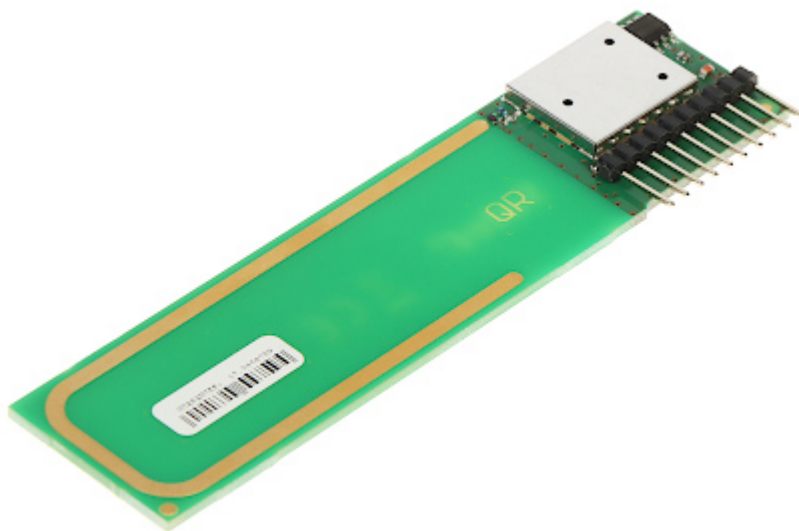

Code: PERFECTA-RF

RADIO MODULE **PERFECTA-RF** SATEL

The PERFECTA-RF radio module is designed for PERFECTA alarm control panels of 64 M series.

It is used to expand the alarm system to MICRA wireless devices. It enables the users to control the system using the MICRA keyfobs.

Support:	PERFECTA 64 M
Frequency range:	433.05 ... 434.79 MHz
Radio communication range (at open area):	max. 400 m
Main features:	<ul style="list-style-type: none"> • Connecting to the device - on the mainboard • Support for up to 64 detectors • Support for up to 4 sirens • Support for up to 4 wireless keypads • Support for up to 62 keyfobs • Encrypted radio communication in the 433 MHz frequency band • Up to 6 control functions available from the keyfob
Environmental class EN 50130-5:	II
Power supply:	12 V DC \pm 15 %
Current consumption:	max. 25 mA
Operation temp:	-10 °C ... 55 °C
Weight:	0.01 kg
Dimensions:	102 x 25 x 5 mm
Manufacturer / Brand:	SATEL
Guarantee:	2 years