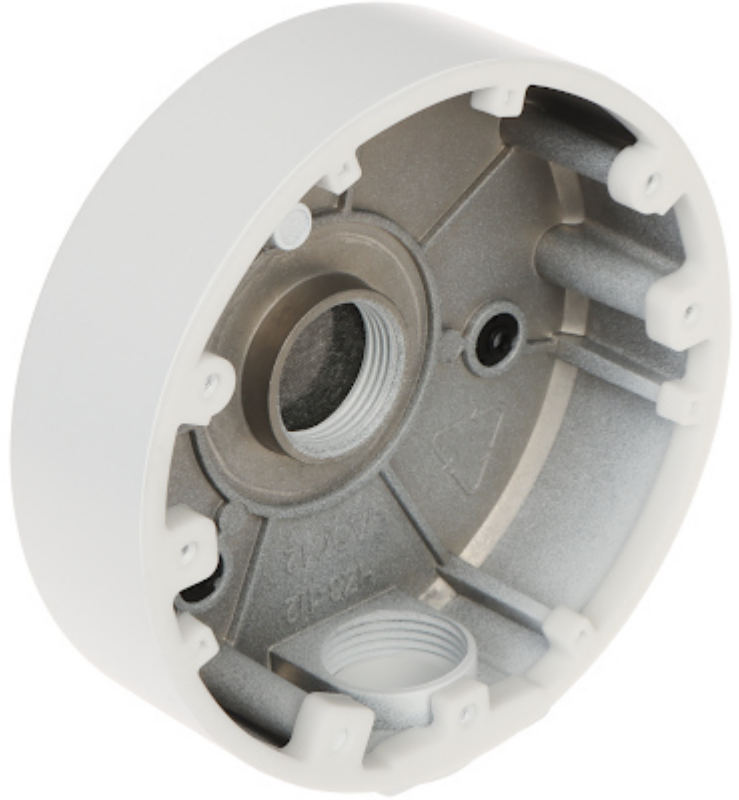

Code: BCS-B-BEIP(2.0)

CAMERA BRACKET **BCS-B-BEIP(2.0)** BCS BASIC

Ceiling bracket for cameras. Designed to dome cameras.

It can be used to vandal-proof cameras installation. It has very useful advantage, possibility to hide camera cables and connectors.

Neck diameter:	Ø 126 mm
Suitable for cameras:	BCS BASIC
Material:	Aluminum
Color:	White
Distance from mounting surface:	36 mm
Weight:	0.24 kg
Dimensions:	Ø 126 x 36 mm
Manufacturer / Brand:	BCS BASIC
Guarantee:	3 years