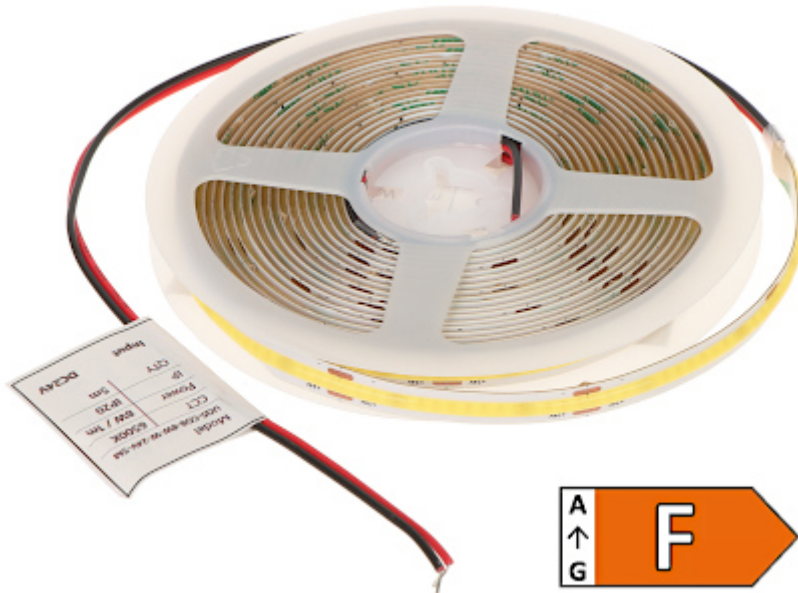

Code: LED-COB-24V/8W-CW/5M

LED LIGHT STRIP **LED-COB-24V/8W-CW/5M** - 6500 K MW Lighting

Rated voltage:	24 V DC
Power consumption:	8 W / 1 m
Color:	White - 6500 K
Number of LEDs:	320 pcs / 1 m
Strip length:	5 m
Luminous flux:	<ul style="list-style-type: none"> • 880 lm / 1 m, • 110 lm / 1 W
LED lifetime:	30000 h
Application:	For indoor use
Energy class:	F
Operation temp:	-25 °C ... 50 °C
Weight:	0.084 kg
Dimensions:	5000 x 8 x 2 mm
Manufacturer / Brand:	MW Lighting
Guarantee:	2 years