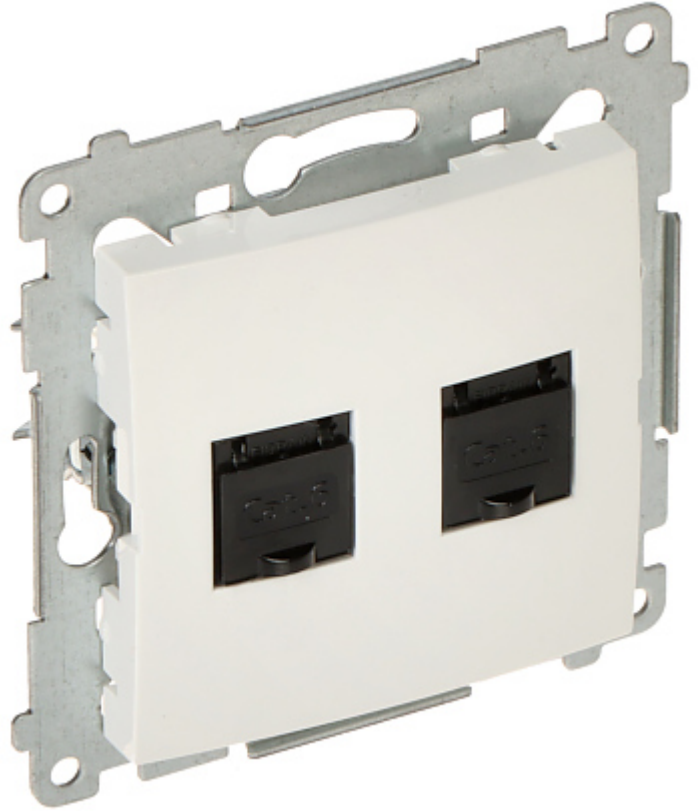

Code: D62.01/11-SIMON54

RJ-45 FINAL SOCKET **D62.01/11-SIMON54**

The device is structured cabling termination for UTP cat. 6 cables.

Mount:	Flush-mounted, Claw or screw mounting
Sockets type:	2 pcs RJ-45 - UTP cat. 6
Connector:	KRONE quick-connector
Application:	Simon 54 product series, for Nature, Premium frames
Main features:	RJ-45 dust cover
Material:	Non-halogen plastic, PC
Color:	White (RAL 9003)
Weight:	0.048 kg
Dimensions:	<ul style="list-style-type: none">• 75 x 75 x 37 mm• 26 mm - mounting depth
Manufacturer / Brand:	KONTAKT Simon
Guarantee:	6 years