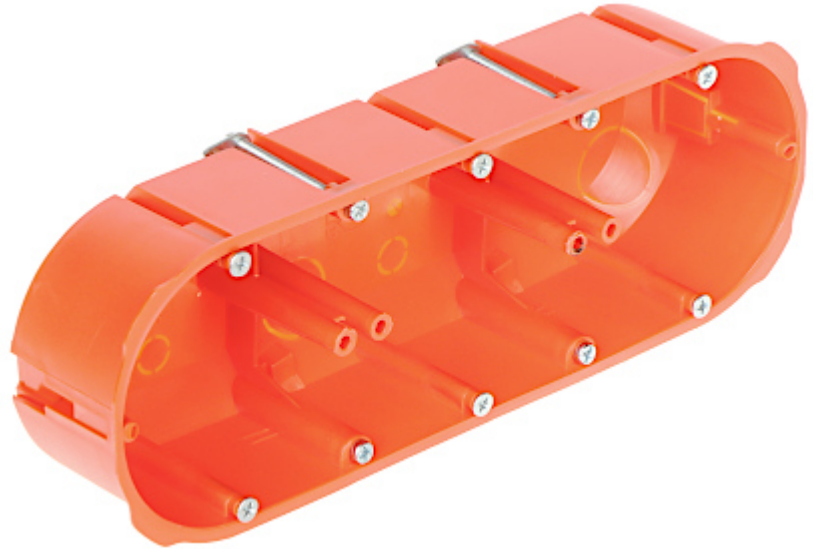

Code: PK-3X60/K-G/EPN

FLUSH BOX 3-GANG **PK-3X60/K-G/EPN** Elektro-Plast

Flush mounting box. The box is intended for installation in hollow walls (plasterboard).

Number of sections:	3
"Index of Protection":	—
Main features:	<ul style="list-style-type: none"> • Flush-mounted, for hollow walls • 4 special screws with holders to fastening to the wall - included
Material:	Plastic
Color:	Brick red
Weight:	0.066 kg
Montage hole diameter:	3 x Ø 67 mm
Dimensions:	3 x Ø 60 x 47 mm - Internal dimensions 210 x 72 x 48 mm - External dimensions
Manufacturer / Brand:	Elektro-Plast
Guarantee:	2 years