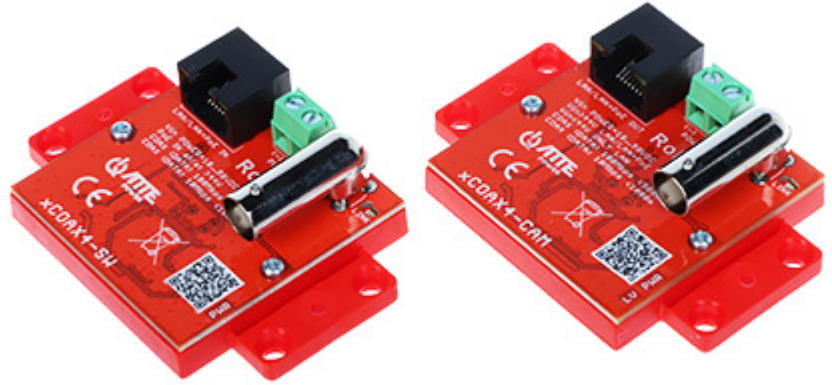

Code: XCOAX4-SET

SET OF UTP / COAXIAL CONVERTERS FOR LAN+POE TRANSMISSION **XCOAX4-SET** 2 PCS SET ATTE

The XCOAX4-SET set includes transmitter and receiver modules, it is used for Ethernet data and PoE power supply transmission using coaxial cable.

The devices allow the installation of cameras or other IP PoE devices in places where replacement of the existing cabling is impossible or unprofitable. The xCOAX4-SW module is powered from any PoE switch (RJ45 port) or from a cable terminal and then, via a coaxial cable, enables bi-directional network communication and powering of the xCOAX4-CAM module. The camera or another receiver can be connected to the RJ45 port of the xCOAX4-CAM module at the end of the line.

Connectors:	<ul style="list-style-type: none"> • 1 pcs RJ45 • 1 pcs cable terminal • 1 pcs BNC
LAN ports:	1 pcs RJ45 100 Mbps
LAN+PoE port configuration description:	<ul style="list-style-type: none"> • xCOAX4-SW : PoE IN - Passive PoE ≤ 30 W, PoE (802.3at) ≤ 30 W, PoE (802.3af) ≤ 15 W ("+/": 1, 2 pins; "+/-": 3, 6 pins) or ("+/": 4, 5 pins; "+/-": 7, 8 pins) • xCOAX4-CAM : Port LAN 10/100Mb or LAN + PoE OUT - PoE (802.3bt) ≤ 60 W, PoE (802.3at) ≤ 30 W, PoE (802.3af) ≤ 15 W
Transmission range:	<ul style="list-style-type: none"> < 1000 m @ Coaxial cable < 100 m @ xCOAX4-SW - Switch PoE < 100 m @ xCOAX4-CAM - IP Camera
LED indicators:	<ul style="list-style-type: none"> • PoE • LAN • Link • 10Mb
Protections:	<ul style="list-style-type: none"> • Overvoltage - LAN, BNC • Short-circuit - xCOAX4-SW
Main features:	<ul style="list-style-type: none"> • Plug & Play • Support for IP cameras and network devices • Full transparency for networks • Watchdog function - Coaxial cable
Power supply:	<ul style="list-style-type: none"> xCOAX4-SW : • 10 ... 58 V DC - cable terminal • PoE 802.3af/at / PASSIVE • The output PoE voltage is equal to the input voltage
Power consumption:	1.35 W (total)
Housing:	Plastic (PC)
"Index of Protection":	IP20