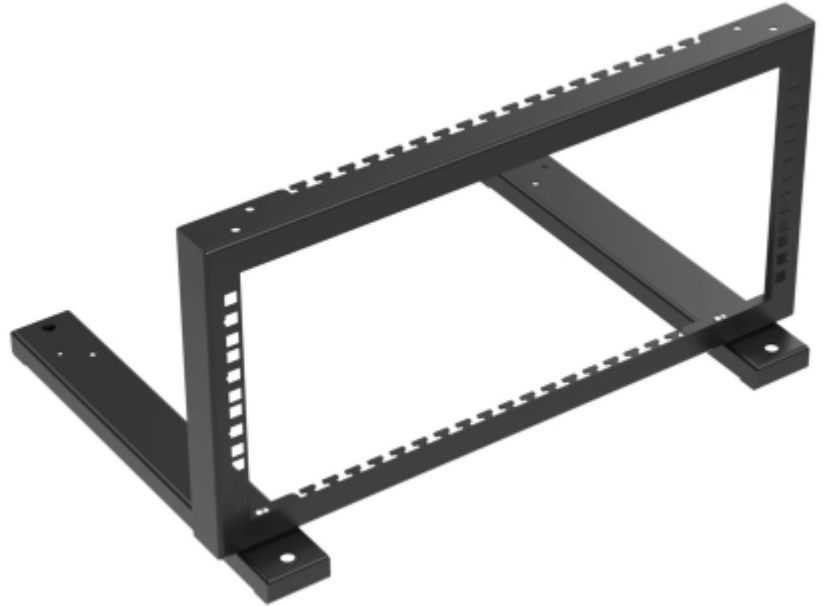

Code: STR19-4U-B

RACK FRAME **STR19-4U-B** STALFLEX

Open frame to mount the devices compatible with RACK 19" units.

Internal height:	4 U
Internal width:	19 "
External height:	272 mm
Number of rails:	2
Color:	Black
Dimensions:	500 x 353 x 272 mm
Weight:	1.8 kg
Manufacturer / Brand:	STALFLEX
Guarantee:	2 years