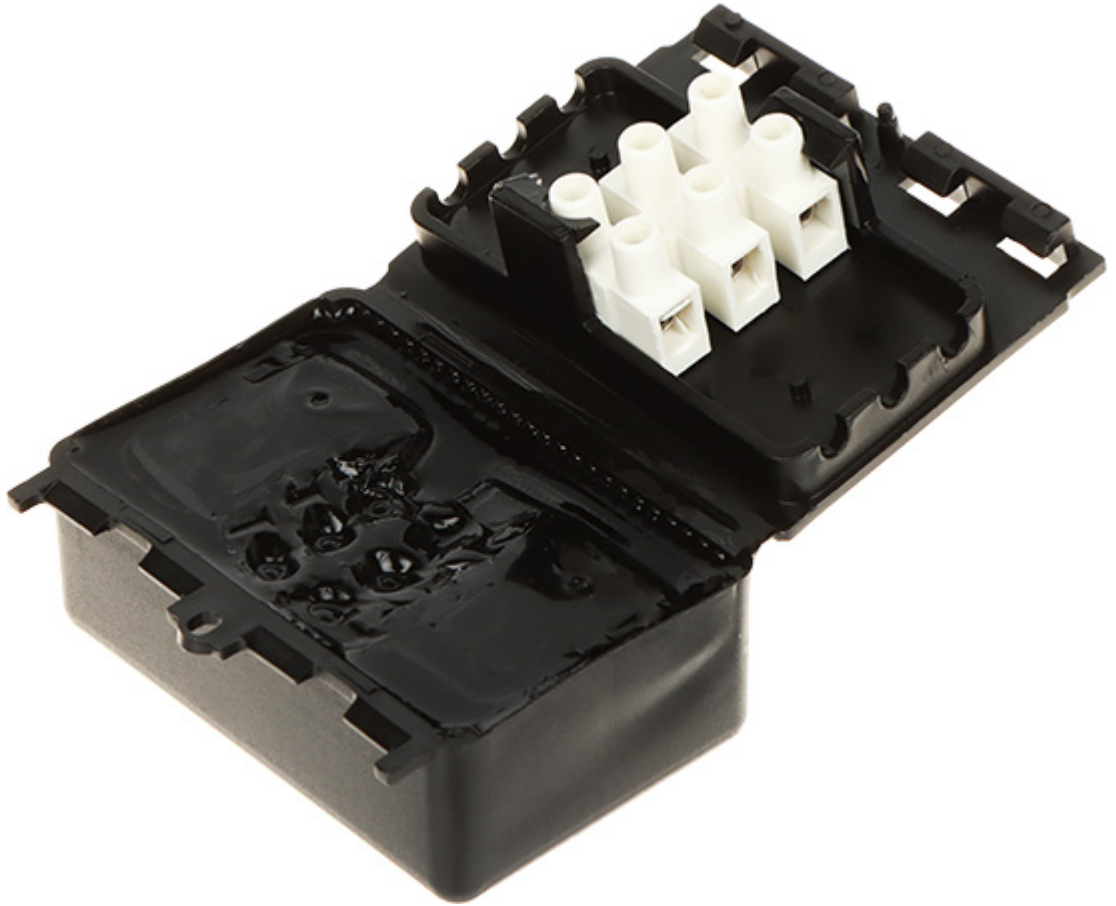

Code: SUPER-BLOCK-IN-OUTM

JUNCTION BOX GELBOX **SUPER-BLOCK-IN-OUTM** IP68 RayTech

Universal mounting box filled with gel, enabling the connection of electrical, telephone and signal cables in the IP68 tightness class. The box is perfect to use in areas with high moisture and underground (for example in electrical garden installations). The box can be easily mounted in both a horizontal and vertical positions - there is no danger of flowing out the gel. The gel used to seal is not harmful to humans, environmentally safe, and easily removable when it is necessary to modify the connection.

Attention! The box has 3 independent input/output paths.

Number of terminal pairs:	3
Connector type:	6 x screw terminal • 3 x Input, • 3 x Output
Wire gauge:	• 0.2 ... 4 mm ² - Wire, • 0.2 ... 2.5 mm ² - Stranded wire
Rated current:	32 A
"Index of Protection":	IP68
Weight:	0.08
Internal dimensions:	65 x 25 x 21 mm
Manufacturer / Brand:	RayTech
Guarantee:	2 years