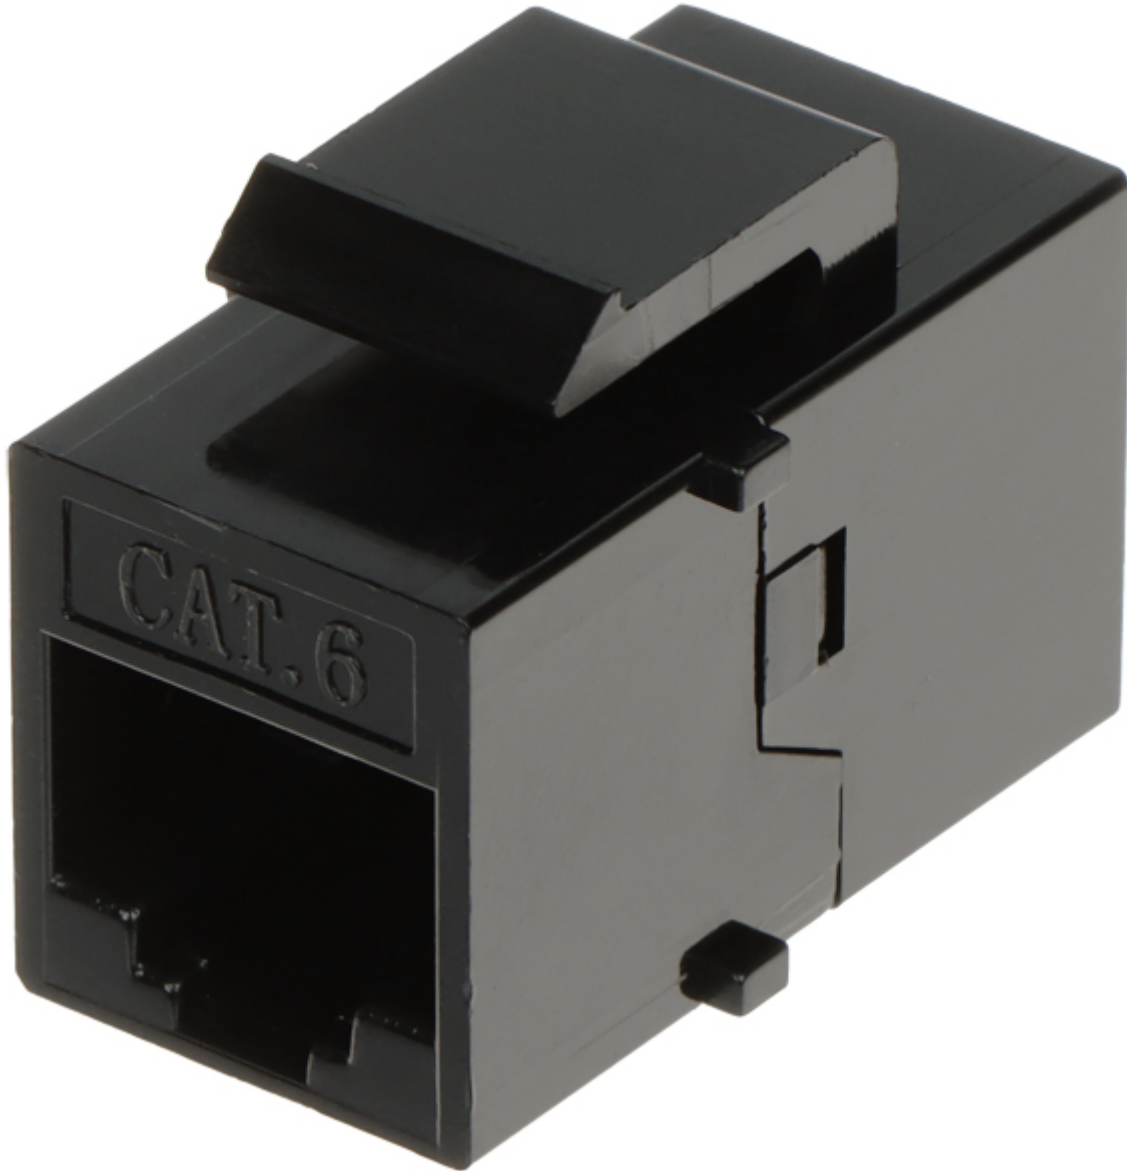

Code: FX-RJ45-G/RJ45-G/6-B

## KEYSTONE CONNECTOR **FX-RJ45-G/RJ45-G/6-B**

Connector type:	Adapter RJ45 Socket / RJ45 Socket
Color:	Black
Application:	<ul style="list-style-type: none"><li>• Patch panel Keystone</li><li>• UTP cat. 6</li></ul>
Impedance:	100 $\Omega$
Material:	PET

# DATA SHEET

Main features:	<ul style="list-style-type: none"><li>• Very easy and quick installation without any tools</li><li>• Keystone assembly standard</li></ul>
Weight:	0.006 kg
Dimensions:	17 x 22 x 27 mm (W x H x D)
Guarantee:	2 years