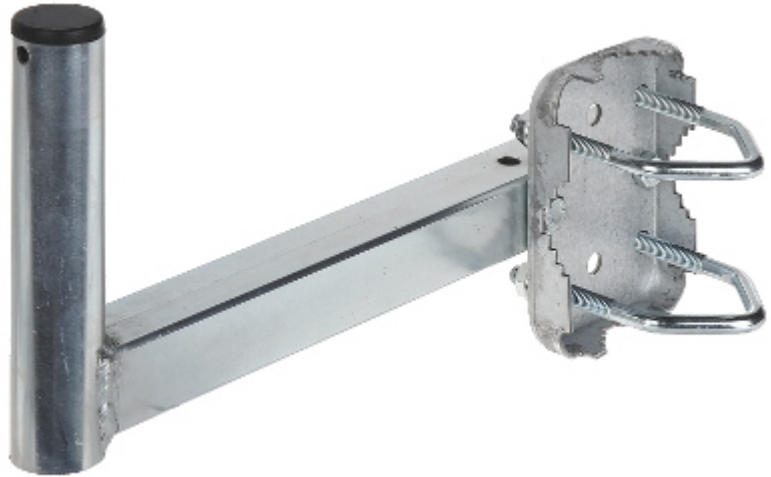

Code: URL-32H20

PIPE MOUNT **URL-32H20**

The pipe mount allows to mount antennas or cameras to the tube or balustrade.

Material:	Metal
Mast diameter:	max. 50 mm
Mount tube diameter:	Ø 32 mm
Distance from mounting surface:	245 mm
Mount:	2 x Clamp
Main features:	<ul style="list-style-type: none">• Easy and universal mounting system• The whole galvanized
Manufacturer / Brand:	DELTA
Guarantee:	3 years