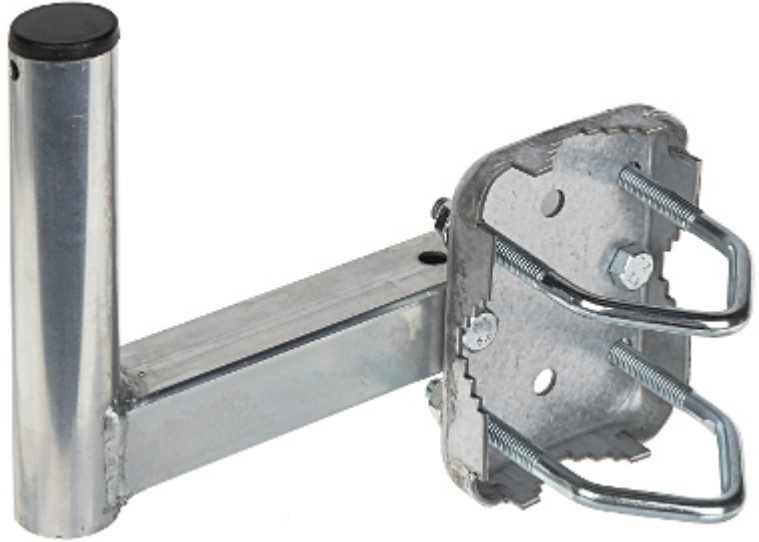

Code: URL-32H10

## PIPE MOUNT **URL-32H10**

The pipe mount allows to mount antennas or cameras to the tube or balustrade.

Material:	Metal
Mast diameter:	max. 50 mm
Mount tube diameter:	Ø 32 mm
Distance from mounting surface:	145 mm
Mount:	2 x Clamp
Main features:	<ul style="list-style-type: none"><li>• Easy and universal mounting system</li><li>• The whole galvanized</li></ul>
Manufacturer / Brand:	DELTA
Guarantee:	<b>3 years</b>