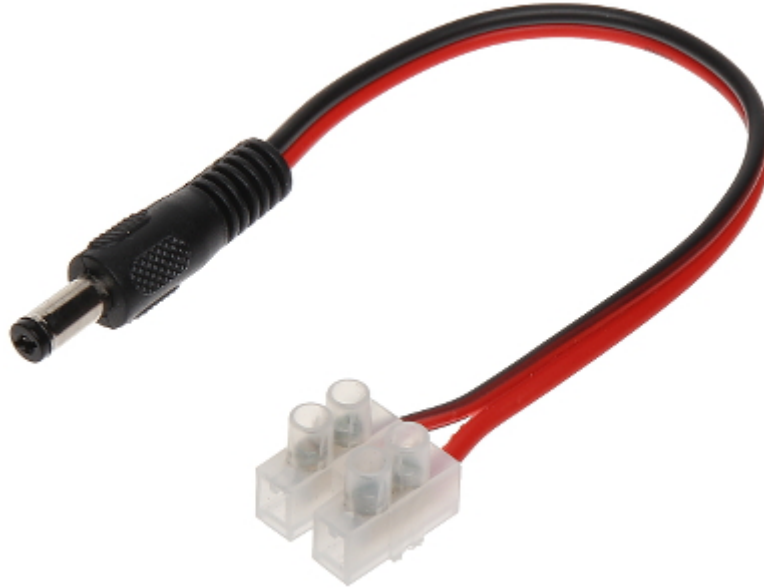

Code: WT-1L

PLUG **WT-1L**

Connector type:	Ø 2.1 / 5.5 mm Straight plug
Wire mounting:	Cable terminals
Length of the cable:	0.2 m
Application:	Electric cable
Material:	PET
Example of application:	<ul style="list-style-type: none">• OMY-2X0.75• K-60• YAP
Main features:	<ul style="list-style-type: none">• Very easy and quick assembly
Weight:	0.008 kg
Guarantee:	2 years