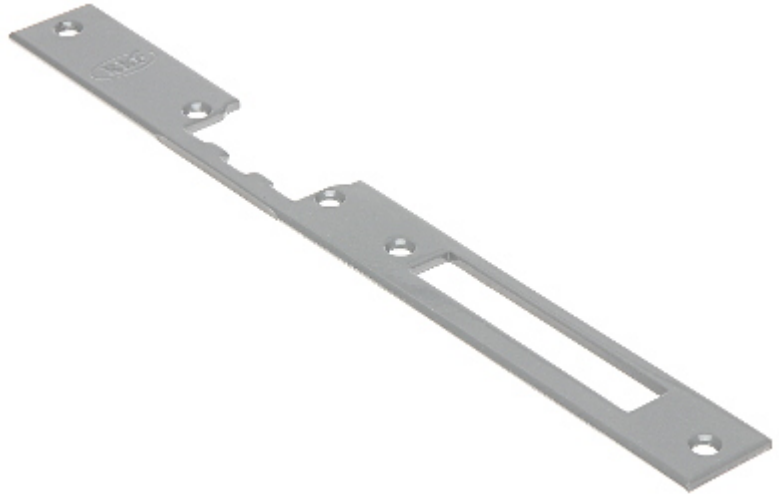

Code: SZZ-1

## FACE PLATE **SZZ-1**

Flat, long, universal plate adapted for left- and right-hand door.

Application:	Adapted for left- and right-hand door
Weight:	0.1 kg
Color:	Light graphite - powder painting
Dimensions:	250 x 25 x 3 mm
Guarantee:	2 years