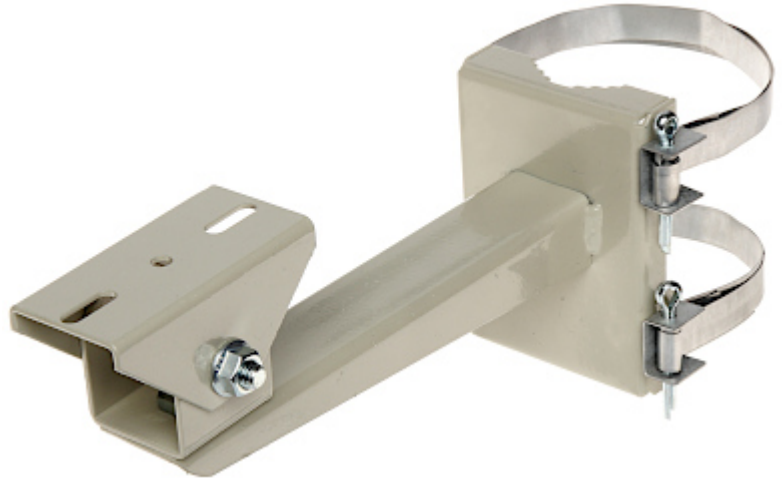

Code: BRP-20W

HOUSING POLE MOUNT **BRP-20W**

Steel bracket, powder painted, designed to mount the camera housings or cameras on the poles.

Material:	Steel - powder painted
Distance from mounting surface:	200 mm
Pole diameters range:	Ø 50 ... Ø 160 mm
Color:	Ivory
Adjustment:	in two planes
Strip length:	2 m (total) - it must be split to two equal parts
Main features:	The mounting with the steel strips
Weight:	0.7 kg
Manufacturer / Brand:	DELTA
Guarantee:	3 years