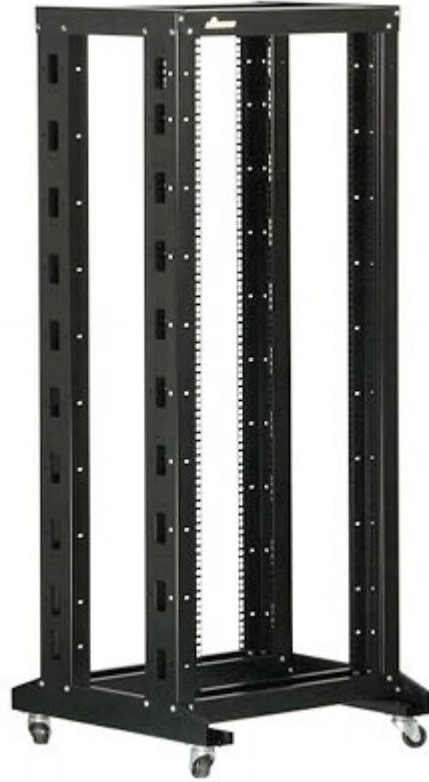

Code: S19-29U/2

## RACK FRAME **S19-29U/2**

Open frame to mount the devices compatible with RACK 19" units.

Internal height:	29 U
Internal width:	19 "
Internal depth:	400 mm
External height:	1420 mm
Number of rails:	2
Color:	Black
Movement:	With included castors
Weight:	28.6 kg
Guarantee:	2 years