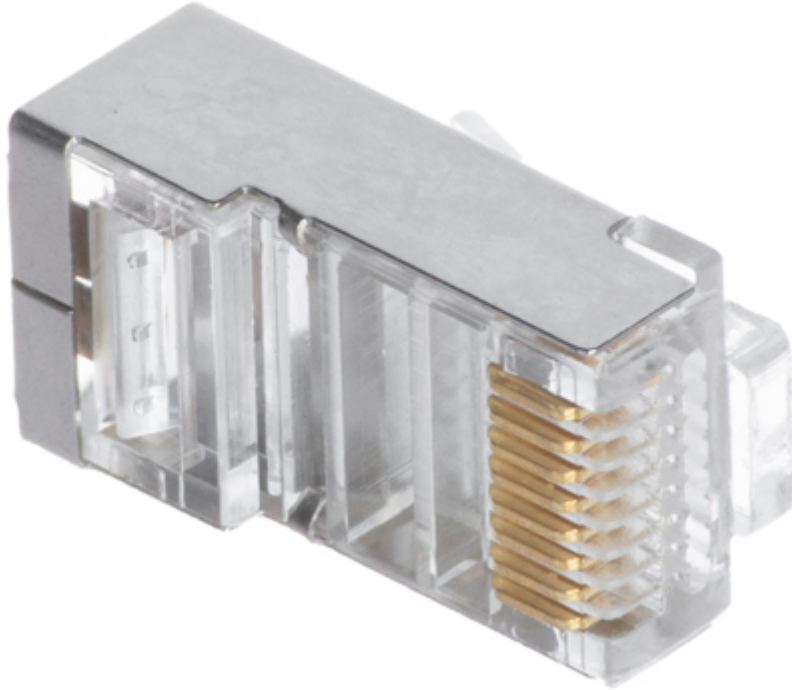

Code: RJ45/EKRAN*P100

SHIELDED MODULAR PLUG **RJ45/EKRAN*P100**

In package:	100 pcs The price for package
Connector type:	RJ 45 Plug 8 pin
Attachment of connector elements:	Crimping
Wire mounting:	Clamping on each wire with 2-pin edge
Application:	Twisted-pair cable
Material:	PET
Example of application:	FTP cat. 5e
Main features:	<ul style="list-style-type: none">• Very easy and quick assembly• To crimp use the crimping tool HT-546
Weight:	0.002 kg
Guarantee:	2 years