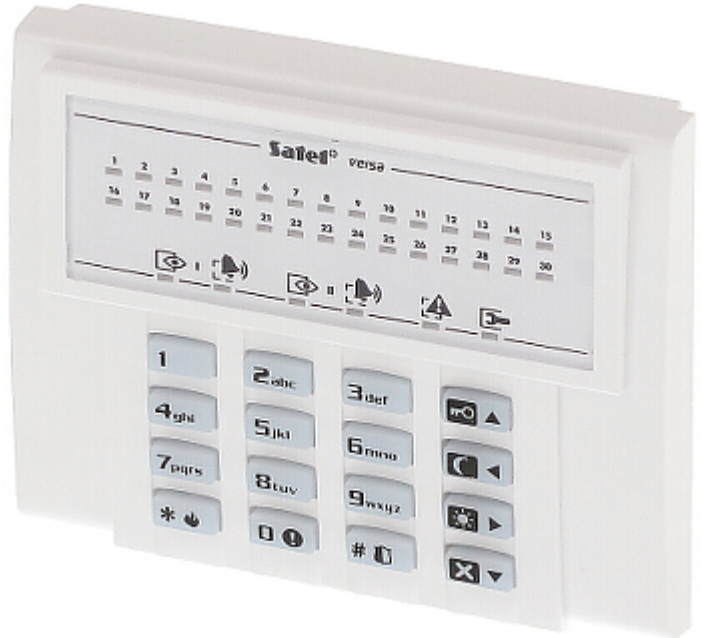

Code: VERSA-LED-BL

KEYPAD FOR ALARM CONTROL PANEL **VERSA-LED-BL** SATEL

The VERSA-LED-BL keypad is intended for daily operations and programming the VERSA series alarm control system. The status indication is showed by LEDs and acoustic signals.

| | |
|-----------------------|--|
| Support: | VERSA |
| Main features: | <ul style="list-style-type: none"> • Blue backlight of the keys • LEDs indicating device operation state • Quick switch on the selected standby mode by function keys • Alarms: keypad hold-down PANIC, FIRE and AUX • Buzzer for acoustic signaling of some system events • Panel communication loss indication |
| Power supply: | 12 V DC |
| Current consumption: | max. 120 mA |
| Operation temp: | -10 °C ... 55 °C |
| Weight: | 0.1 kg |
| Dimensions: | 105 x 95 x 22 mm |
| Manufacturer / Brand: | SATEL |
| Guarantee: | 2 years |