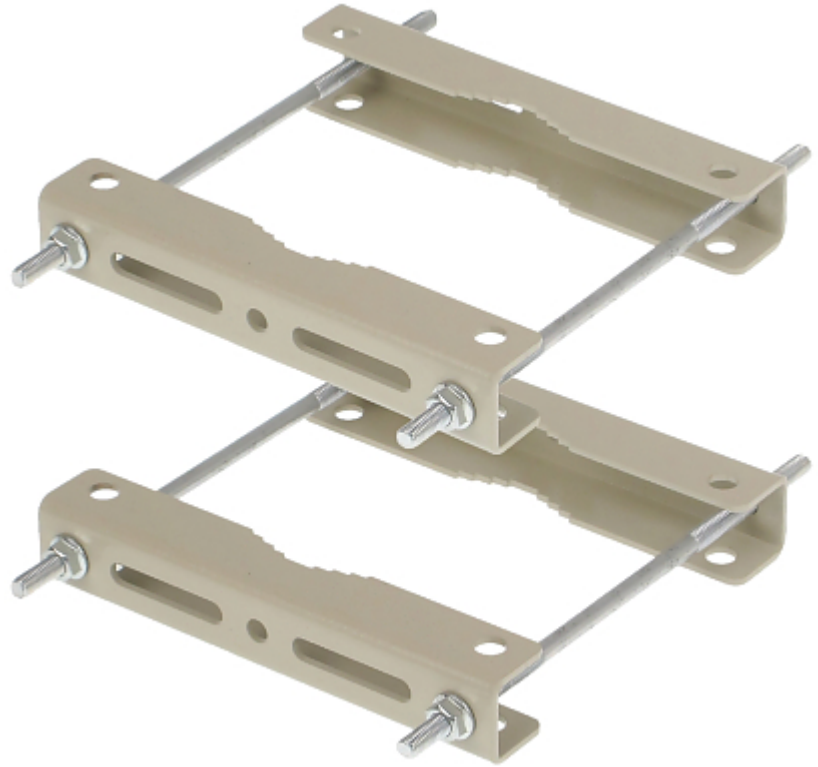

Code: OR-150/S

## POLE MOUNT **OR-150/S**

Clamp with reinforced profile. It enables mounting camera bracket to a pole.

Material:	Steel - Hot-dip galvanized, powder painting
Plate thickness:	3 mm
Color:	Ivory
Pole diameters range:	Ø 45 ... Ø 150 mm
Cable hiding:	—
Weight:	1.9 kg
Manufacturer / Brand:	DELTA
Guarantee:	<b>3 years</b>