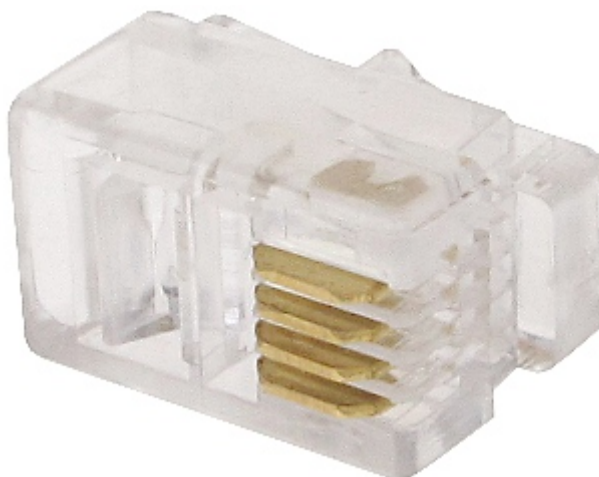

Code: RJ9\*P100

## RECEIVER PLUG **RJ9\*P100**

<b>In package:</b>	<b>100 pcs The price for package</b>
Connector type:	RJ 9 Plug 4 pin
Attachment of connector elements:	Crimping
Wire mounting:	Crimping
Application:	Telephone cable
Material:	PET
Example of application:	KP-4
Main features:	Very easy and quick assembly
Weight:	0.001 kg
Dimensions:	15 x 10 x 5 mm
Guarantee:	2 years