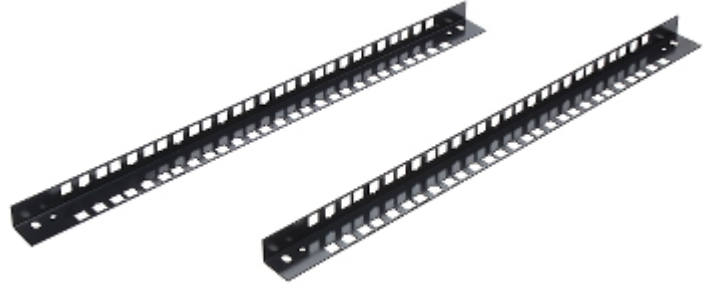

Code: A19PR/9U*P2

PROFILE **A19PR/9U*P2**

Extra mounting profiles designed for Rack EPRADO-R19-9U/450, EPRADO-R19-9U/600 cabinet, height 9 U.

In package:	2 pcs The price for package
Dimensions:	470 (9 U) x 31 x 21 mm
Material:	Steel
Color:	Black
Application:	<ul style="list-style-type: none">• EPRADO-R19-9U/450• EPRADO-R19-9U/600
Guarantee:	2 years