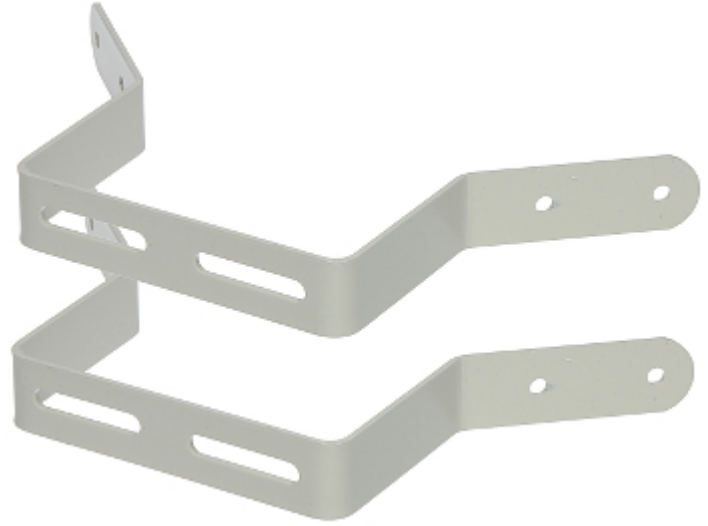

Code: PKS-4

CAMERA CORNER BRACKET **PKS-4**

Camera bracket, which enables camera installation on the building corner. Designed to Speed Dome cameras.
The kit includes two elements.

| | |
|-----------------------|------------------------------------|
| Suitable for cameras: | Speed Dome cameras |
| Material: | Steel |
| Color: | Ivory |
| Weight: | 1.47 kg |
| Dimensions: | 365 x 200 x 40 mm (single element) |
| Manufacturer / Brand: | DELTA |
| Guarantee: | 3 years |