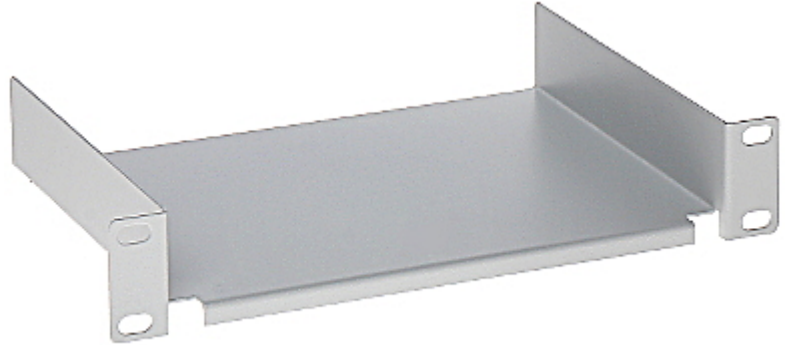

Code: P10/160

## SHELF **P10/160** 160 mm

The shelf for the RACK 10" cabinet, designed for devices with housings which don't support the RACK cabinet mounting standard.  
Shelf is designed to mount inside Rack cabinets with depth of 280 mm.

Width:	10 "
Mount:	four-point
Depth:	160 mm
Color:	Gray
Weight:	0.465 kg
Guarantee:	2 years