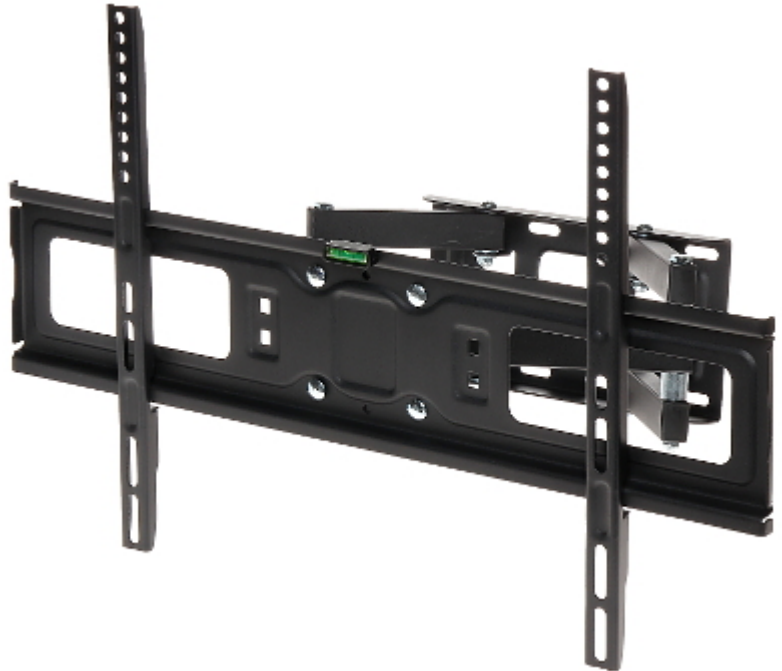

Code: AX-TYTAN-MAXXIM

TV OR MONITOR MOUNT **AX-TYTAN-MAXXIM**

The AX-TYTAN-MAXXIM mount is intended for hanging a TV or LCD / OLED monitor on the wall. It allows to easy adjustment of tilt in the range of 0° ... 10° and horizontal rotation in the range of ±90°. It is possible to rotate the plane of the screen ±3°.

Mounting standard:	VESA 75, 100, 200, 200 x 100, 300, 400 x 200, 400, 600 x 400
Screen size range:	36 " ... 70 "
Bearing capacity:	50 kg
Distance from mounting surface:	75 ... 400 mm
Color:	Black
Tilt adjustment:	0 ° ... 10 °
Horizontal rotation:	-90 ° ... 90 °
Rotation in the plane of the screen:	± 3 °
Weight:	4.52 kg
Dimensions:	640 x 420 x (75 ... 400) mm
Guarantee:	2 years