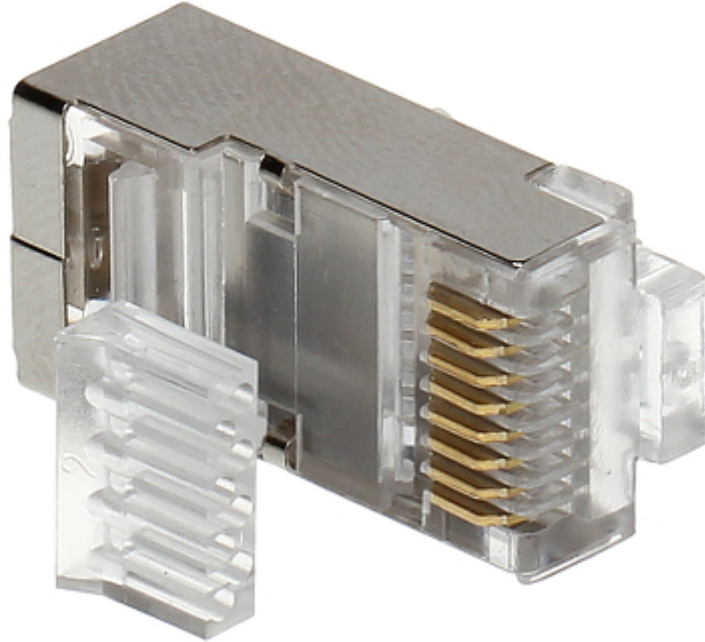

Code: RJ45/6-EKRAN*P10

SHIELDED MODULAR PLUG **RJ45/6-EKRAN*P10**

| | |
|-----------------------------------|-------------------------------------|
| In package: | 10 pcs The price for package |
| Connector type: | RJ45 (8P8C) Plug 8 pin |
| Attachment of connector elements: | Crimping |
| Wire mounting: | Crimping |
| Application: | Twisted-pair cable |
| Material: | PET |
| Example of application: | FTP cat. 6 |
| Main features: | Very easy and quick assembly |
| Weight: | 0.002 kg |
| Guarantee: | 2 years |