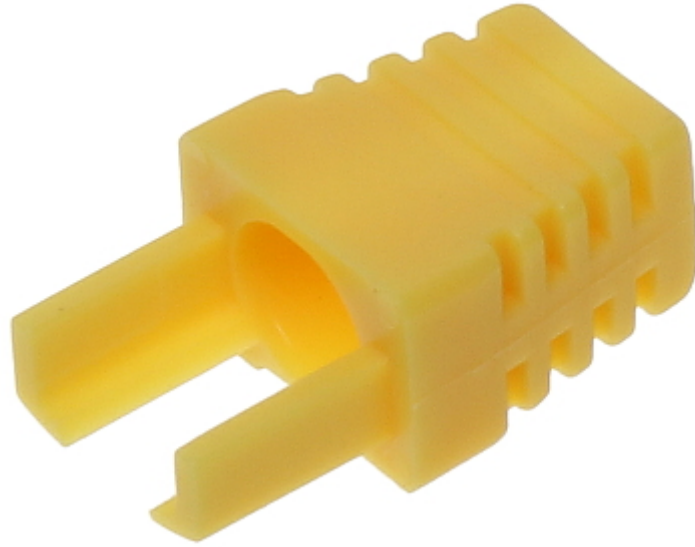

Code: RJ45/WP-Y/IN

RJ-45 PLUG INTERNAL SHIELD **RJ45/WP-Y/IN**

Application:	RJ-45 modular plug internal shield
Material:	Plastic
Color:	Yellow
Weight:	0.0005 kg
Dimensions:	20.3 x 11.7 x 7.9 mm
Guarantee:	2 years