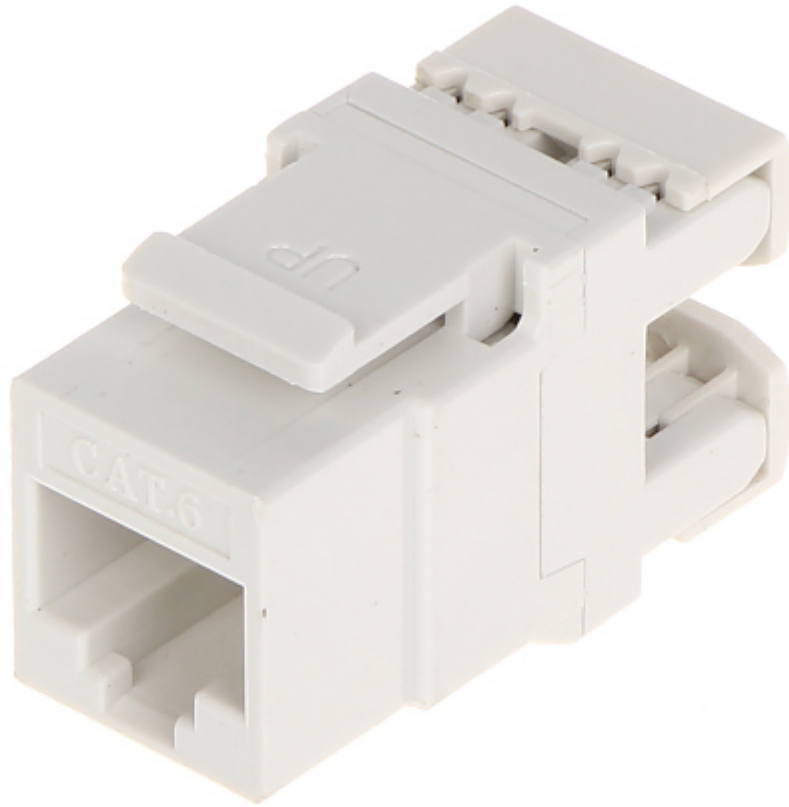

Code: FX-RJ45-65

## KEYSTONE CONNECTOR **FX-RJ45-65**

Connector type:	Socket RJ45
Color:	White
Wire mounting:	KRONE quick-connector - Fixing in the back, snap closure
Application:	<ul style="list-style-type: none"><li>• Patch panel Keystone,</li><li>• UTP cat. 6</li></ul>
Impedance:	100 $\Omega$
Material:	PET
Main features:	<ul style="list-style-type: none"><li>• Corrosion resistance</li><li>• Keystone assembly standard</li></ul>
Weight:	0.01 kg
Dimensions:	17 x 22 x 35 mm (W x H x D)
Guarantee:	2 years