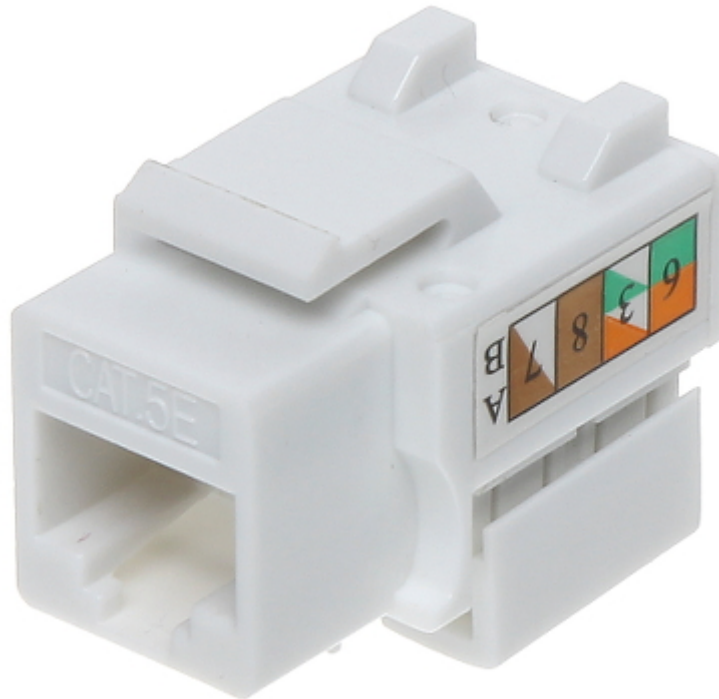

Code: FX-RJ45-54

KEYSTONE CONNECTOR **FX-RJ45-54**

Connector type:	Socket RJ45
Color:	White
Wire mounting:	KRONE quick-connector - Fixing of the bottom (angular), snap closure
Application:	<ul style="list-style-type: none"> • Patch panel Keystone, • UTP cat. 5e
Impedance:	100 Ω
Material:	PET
Main features:	<ul style="list-style-type: none"> • Very easy and quick installation without any tools • Corrosion resistance • Keystone assembly standard
Weight:	0.008 kg
Dimensions:	20 x 23 x 31 mm (W x H x D)
Guarantee:	2 years