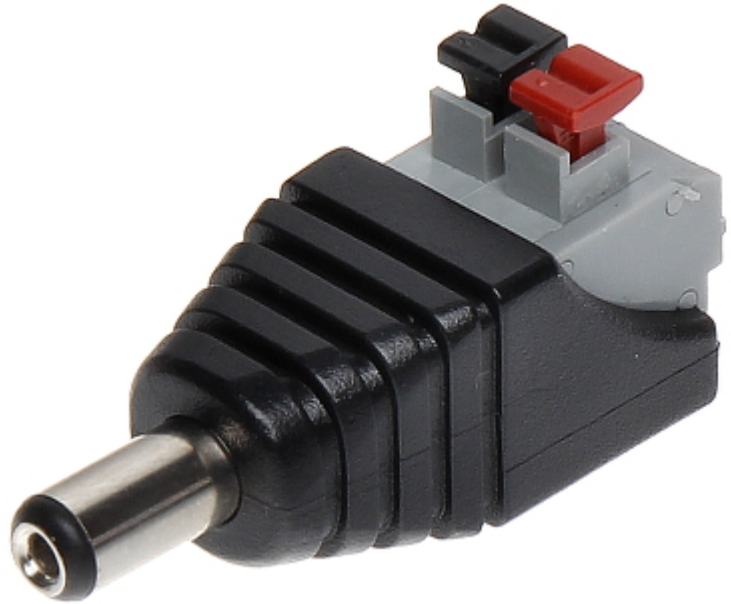

Code: S-55H*P100

QUICK-CONNECTOR **S-55H*P100**

The quick connector for the standard power socket of the camera. To mount the S-55H*P100 is enough to strip the wires and push in the spring terminals.

In package:	100 pcs The price for package
Connector type:	Ø 2.1 / 5.5 mm, Straight plug
Wire mounting:	Spring terminals
Application:	Electric cable
Material:	PET
Example of application:	<ul style="list-style-type: none"> • OMY-2X0.75 • K-60 • YAP
Main features:	Very easy and quick assembly
Weight:	0.007 kg
Dimensions:	42 x 15 x 19 mm
Guarantee:	2 years