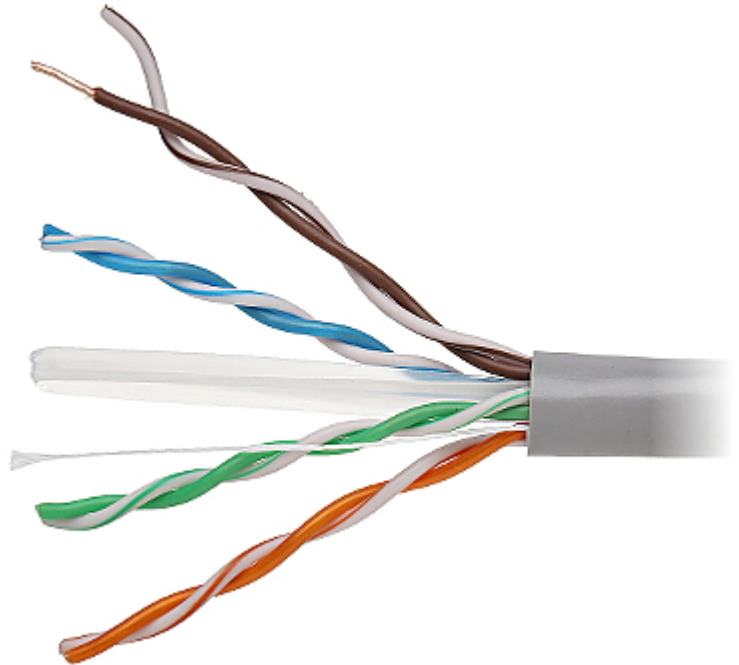

Code: UTP/K6/305M/MTC

TWISTED-PAIR CABLE **UTP/K6/305M/MTC** METACON

The UTP/K6/305M/MTC twisted-pair cable is designed for professional applications of installation. For convenience, cable is marking with length counter printed with 1 m distance step.

In section:	305 m . Price for 1m when buying a whole roll
Type:	UTP cat. 6
Inner conductor:	Ø 0.56 mm Cu=99.99%, Wire - AWG 23
Resistance:	7.21 Ω / 100 m
Shield:	—
Outer coating:	Ø 6.1 mm, PVC
Coating color:	Gray
Main features:	Parameters far exceeding the requirements for Category 6
Operation temp:	-20 °C ... 70 °C
Weight:	40.84 kg/km
Manufacturer / Brand:	METACON
Guarantee:	10 years