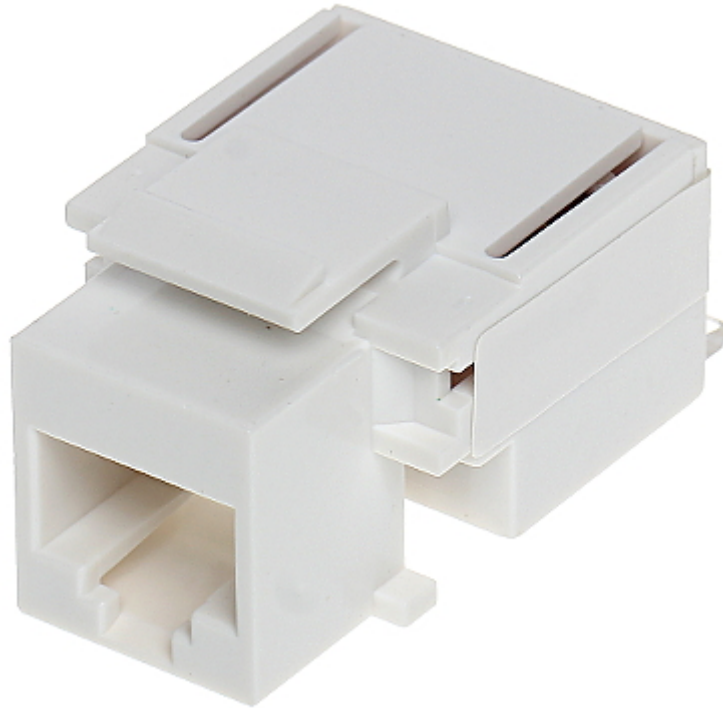

Code: FX-RJ45-52

KEYSTONE CONNECTOR **FX-RJ45-52**

Connector type:	Socket RJ45
Color:	White
Wire mounting:	KRONE quick-connector - Fixing of the bottom (angle), snap closure, hinges
Application:	<ul style="list-style-type: none">• Patch panel Keystone,• UTP cat. 5e
Impedance:	100 Ω
Material:	PET
Main features:	<ul style="list-style-type: none">• Very easy and quick installation without any tools• Corrosion resistance• Keystone assembly standard
Weight:	0.008 kg
Dimensions:	23 x 23 x 37 mm (W x H x D)
Guarantee:	2 years