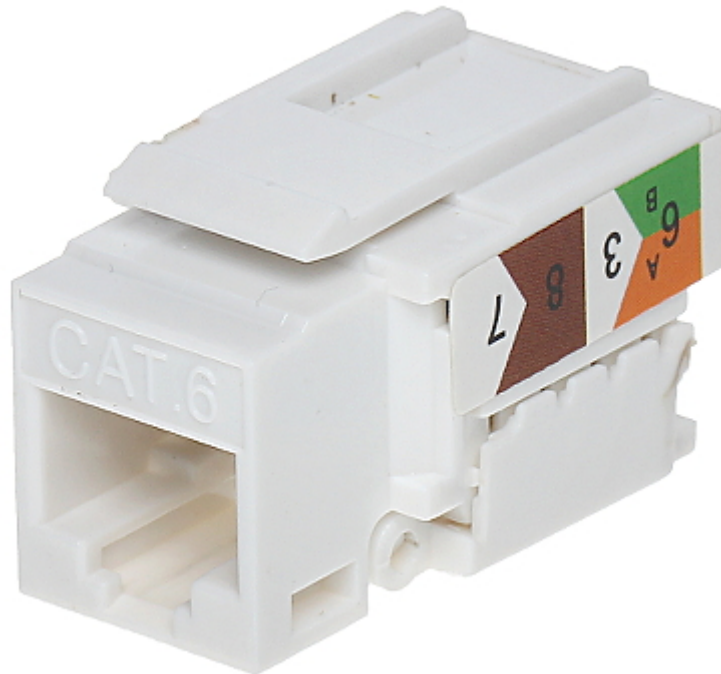

Code: FX-RJ45-62

## KEYSTONE CONNECTOR **FX-RJ45-62**

Connector type:	Socket RJ45
Color:	White
Wire mounting:	KRONE quick-connector - Fixing of the bottom (angle), snap closure, hinges
Application:	<ul style="list-style-type: none"> <li>• Patch panel Keystone,</li> <li>• UTP cat. 6</li> </ul>
Impedance:	100 Ω
Material:	PET
Main features:	<ul style="list-style-type: none"> <li>• Very easy and quick installation without any tools</li> <li>• Corrosion resistance</li> <li>• Keystone assembly standard</li> </ul>
Weight:	0.008 kg
Dimensions:	19 x 22 x 33 mm (W x H x D)
Guarantee:	2 years