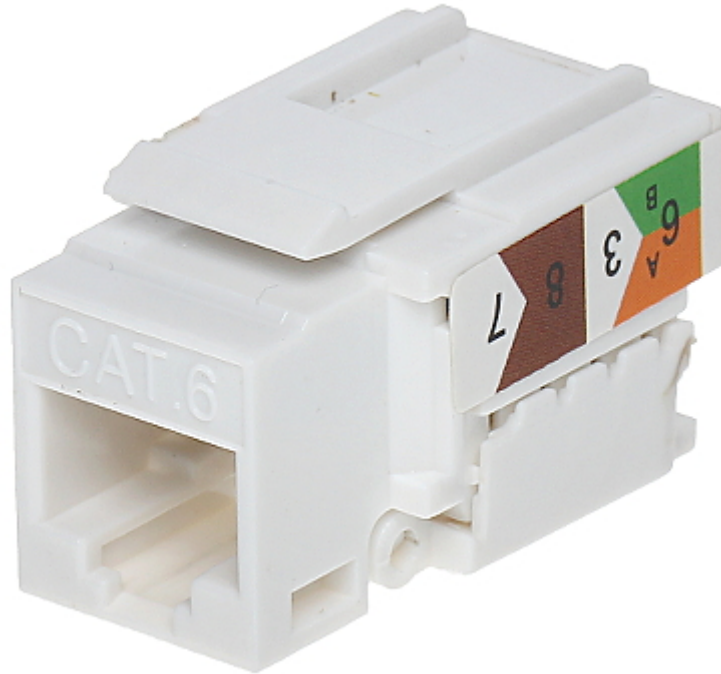

Code: FX-RJ45-62

KEYSTONE CONNECTOR **FX-RJ45-62**

| | |
|-----------------|--|
| Connector type: | Socket RJ45 |
| Color: | White |
| Wire mounting: | KRONE quick-connector - Fixing of the bottom (angle), snap closure, hinges |
| Application: | <ul style="list-style-type: none">• Patch panel Keystone,• UTP cat. 6 |
| Impedance: | 100 Ω |
| Material: | PET |
| Main features: | <ul style="list-style-type: none">• Very easy and quick installation without any tools• Corrosion resistance• Keystone assembly standard |
| Weight: | 0.008 kg |
| Dimensions: | 19 x 22 x 33 mm (W x H x D) |
| Guarantee: | 2 years |