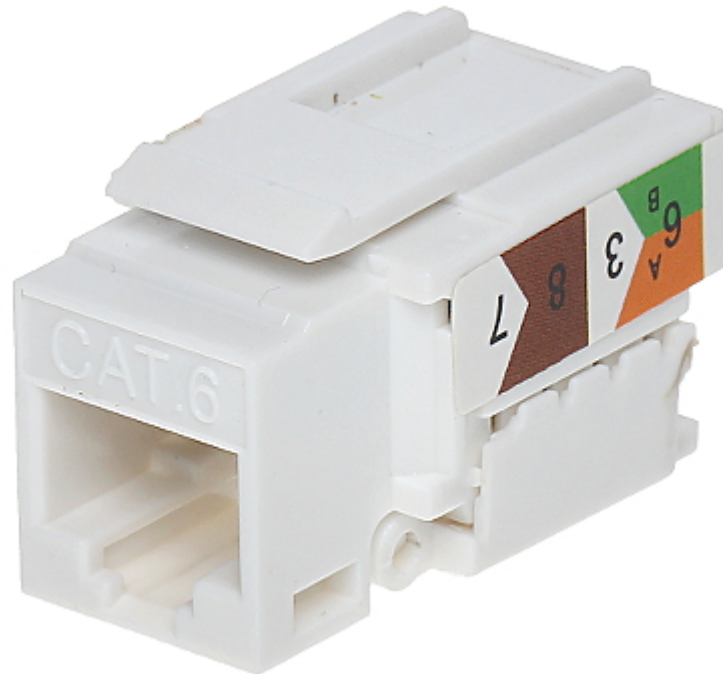

Code: FX-RJ45-62*P100

KEYSTONE CONNECTOR **FX-RJ45-62*P100**

In package:	100 pcs The price for package
Connector type:	Socket RJ45
Color:	White
Wire mounting:	KRONE quick-connector - Fixing of the bottom (angle), snap closure, hinges
Application:	<ul style="list-style-type: none"> • Patch panel Keystone, • UTP cat. 6
Impedance:	100 Ω
Material:	PET
Main features:	<ul style="list-style-type: none"> • Very easy and quick installation without any tools • Corrosion resistance • Keystone assembly standard
Weight:	0.008 kg
Dimensions:	19 x 22 x 33 mm (W x H x D)
Guarantee:	2 years