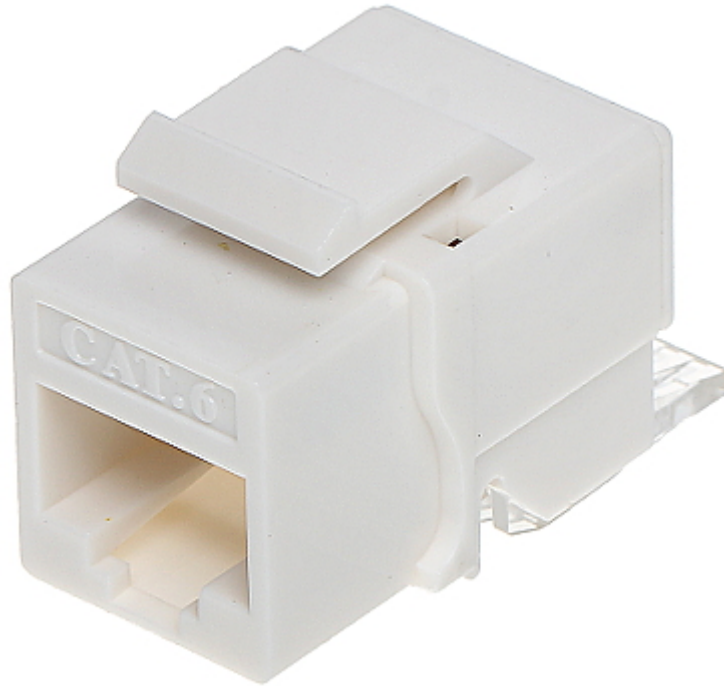

Code: FX-RJ45-61

KEYSTONE CONNECTOR **FX-RJ45-61**

| | |
|-----------------|--|
| Connector type: | Socket RJ45 |
| Color: | White |
| Wire mounting: | KRONE quick-connector - Fixing of the bottom (angle), snap closure, hinges |
| Application: | <ul style="list-style-type: none">• Patch panel Keystone,• UTP cat. 6 |
| Impedance: | 100 Ω |
| Material: | PET |
| Main features: | <ul style="list-style-type: none">• Very easy and quick installation without any tools• Corrosion resistance• Keystone assembly standard |
| Weight: | 0.0075 kg |
| Dimensions: | 17 x 23 x 33 mm (W x H x D) |
| Guarantee: | 2 years |