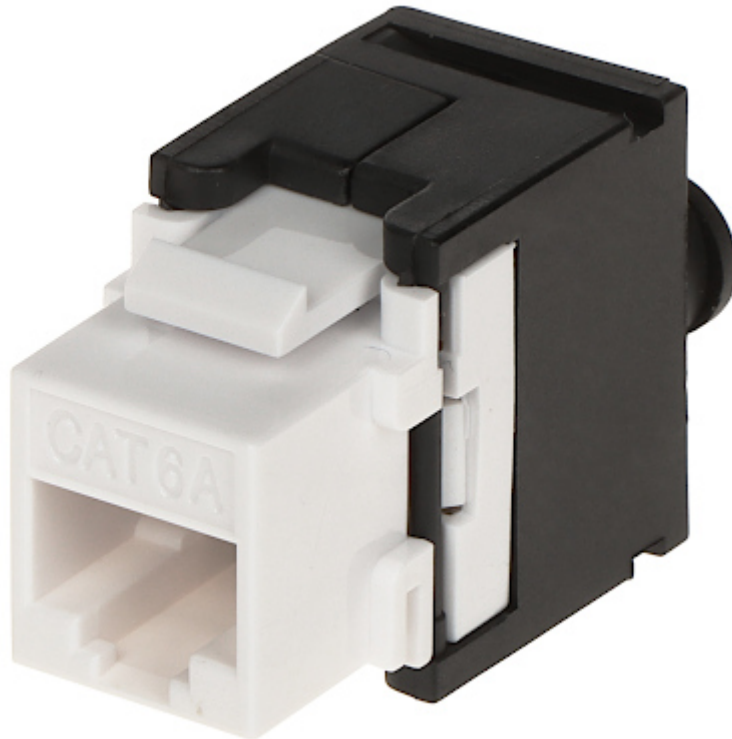

Code: FX-RJ45-6A-02*P100

KEYSTONE CONNECTOR **FX-RJ45-6A-02*P100**

In package:	100 pcs The price for package
Connector type:	Socket RJ45
Color:	White / Black
Wire mounting:	KRONE quick-connector - locked
Application:	<ul style="list-style-type: none"> • Patch panel Keystone, • UTP cat. 6A
Impedance:	100 Ω
Material:	PET
Main features:	<ul style="list-style-type: none"> • Very easy and quick installation without any tools • Corrosion resistance • Keystone assembly standard
Weight:	0.011 kg
Dimensions:	18 x 26 x 42 mm (W x H x D)
Guarantee:	2 years