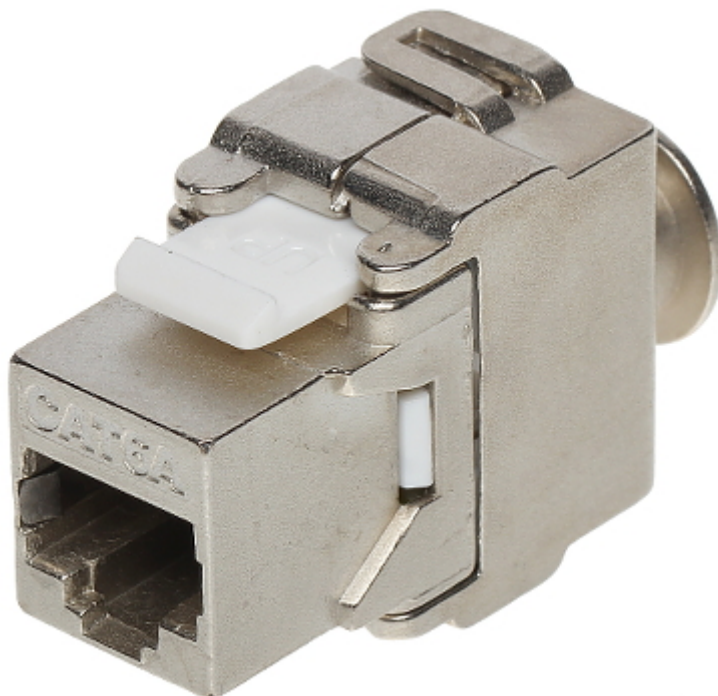

Code: FX-RJ45-6A-01\*P50

## KEYSTONE CONNECTOR **FX-RJ45-6A-01\*P50**

<b>In package:</b>	<b>50 pcs The price for package</b>
Connector type:	Socket RJ45
Color:	Silver
Wire mounting:	KRONE quick-connector - locked
Application:	<ul style="list-style-type: none"> <li>• Patch panel Keystone,</li> <li>• FTP kat. 6</li> </ul>
Impedance:	100 Ω
Material:	Metal / Plastic
Main features:	<ul style="list-style-type: none"> <li>• Very easy and quick installation without any tools</li> <li>• Corrosion resistance</li> <li>• Keystone assembly standard</li> <li>• The die-cast metal body provides effective shielding and high mechanical resistance</li> </ul>
Weight:	0.032 kg
Dimensions:	18 x 26 x 42 mm (W x H x D)
Guarantee:	2 years