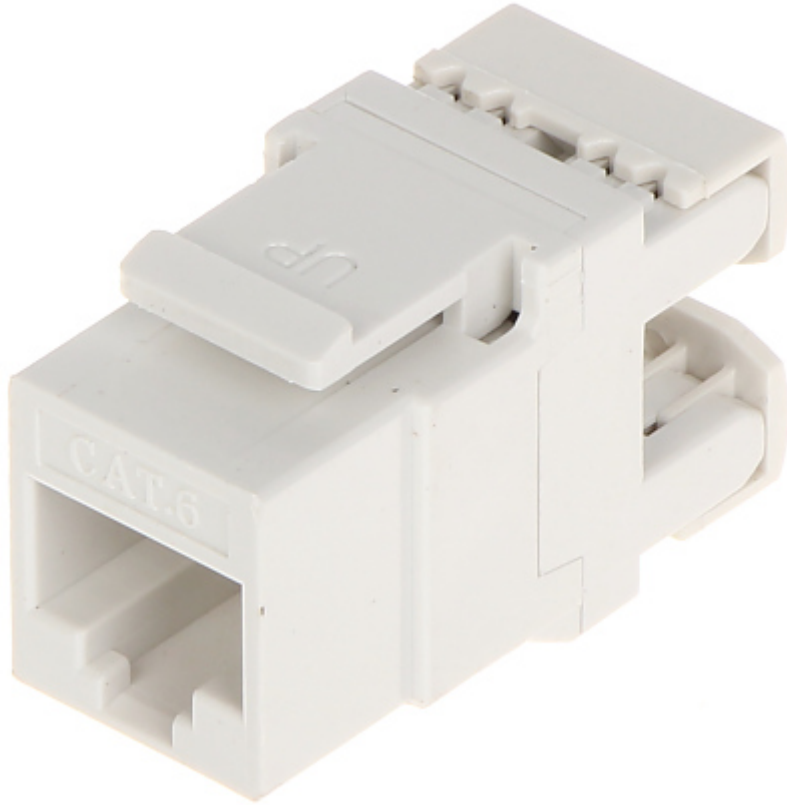

Code: FX-RJ45-65*P100

KEYSTONE CONNECTOR **FX-RJ45-65*P100**

In package:	100 pcs The price for package
Connector type:	Socket RJ45
Color:	White
Wire mounting:	KRONE quick-connector - Fixing in the back, snap closure
Application:	<ul style="list-style-type: none"> • Patch panel Keystone, • UTP cat. 6
Impedance:	100 Ω
Material:	PET
Main features:	<ul style="list-style-type: none"> • Very easy and quick installation without any tools • Corrosion resistance • Keystone assembly standard
Weight:	0.01 kg
Dimensions:	16 x 22 x 35 mm (W x H x D)
Guarantee:	2 years