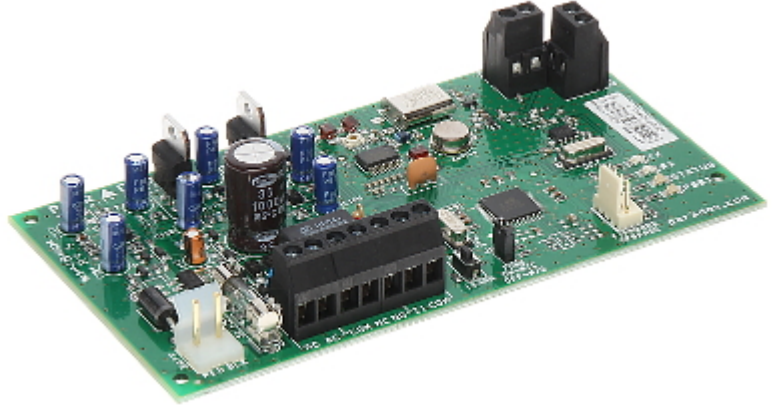

Code: RPT-1

WIRELESS REPEATER **RPT-1** PARADOX

The wireless repeater ensuring bi-directional communication on frequency of 433 MHz. The RPT-1 allows to amplify a signal and extend the range of using the PARADOX MAGELLAN wireless devices.

Support:	PARADOX MAGELLAN
Frequency band:	433 MHz
Inputs:	1 pcs NO/NC - wire
Outputs:	1 pcs - Relay : 5 A, 60 V DC / 120 V AC (max)
Wireless transmission range:	75 m (indoor / open area)
Power supply:	16 V AC / 20 VA
Current consumption:	65 mA
Emergency Power Supply  :	Battery : 12 V / 5 Ah
Operation temp:	0 °C ... 50 °C
Weight:	0.84 kg
Dimensions:	140 x 76 mm
Country of origin:	Canada
Manufacturer / Brand:	PARADOX
Guarantee:	2 years