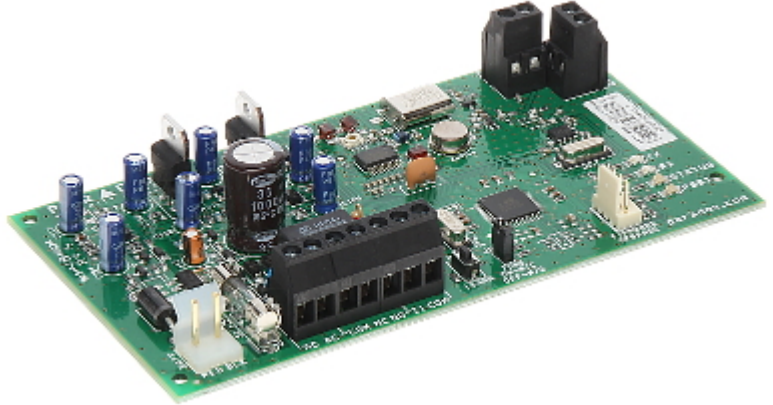

Code: RPT-1

## WIRELESS REPEATER **RPT-1** PARADOX

The wireless repeater ensuring bi-directional communication on frequency of 433 MHz. The RPT-1 allows to amplify a signal and extend the range of using the PARADOX MAGELLAN wireless devices.

|                              |   |
|------------------------------|---|
| Support:                     | PARADOX MAGELLAN                              |
| Frequency band:              | 433 MHz                                       |
| Inputs:                      | 1 pcs NO/NC - wire                            |
| Outputs:                     | 1 pcs - Relay : 5 A, 60 V DC / 120 V AC (max) |
| Wireless transmission range: | 75 m (indoor / open area)                     |
| Power supply:                | 16 V AC / 20 VA                               |
| Current consumption:         | 65 mA   |
| Emergency Power Supply:      | Battery : 12 V / 5 Ah                         |
| Operation temp:              | 0 °C ... 50 °C                                |
| Weight:                      | 0.84 kg                                       |
| Dimensions:                  | 140 x 76 mm                                   |
| Country of origin:           | Canada  |
| Manufacturer / Brand:        | PARADOX                                       |
| Guarantee:                   | 2 years                                       |