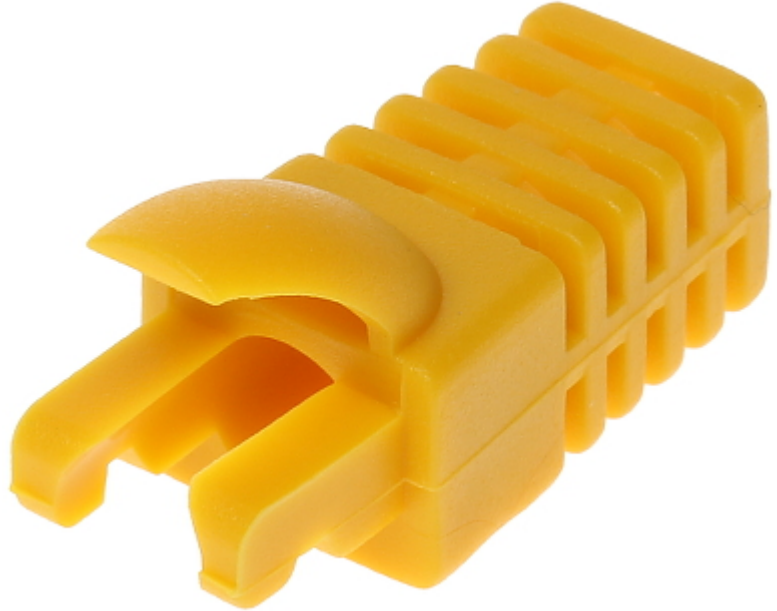

Code: RJ45/WP-Y/INF

## RJ-45 PLUG INTERNAL SHIELD **RJ45/WP-Y/INF**

The shield should be mounted before crimping the RJ45 plug. After crimping the plug there is no possibility to remove the shield.

Application:	RJ-45 modular plug internal shield
Material:	Rubber
Color:	Yellow
Weight:	0.001 kg
Dimensions:	27 x 12 x 15 mm
Guarantee:	2 years