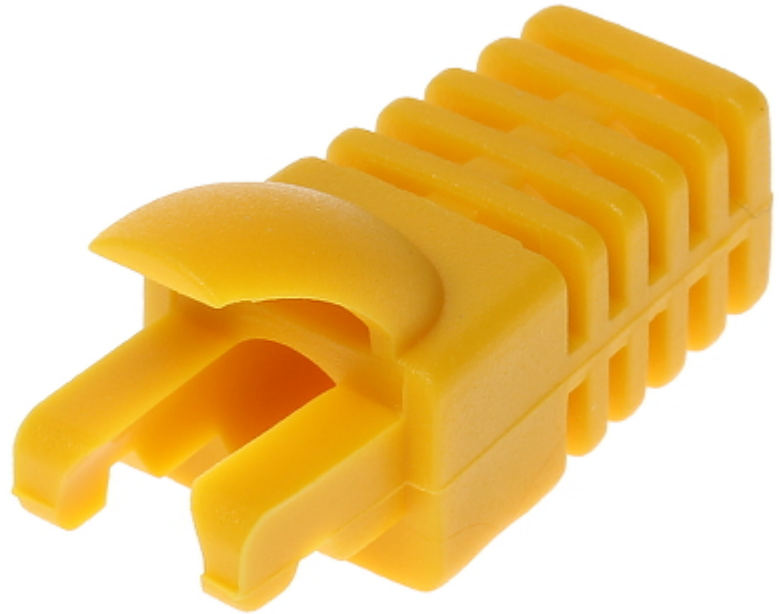

Code: RJ45/WP-Y/INF

## RJ-45 PLUG INTERNAL SHIELD **RJ45/WP-Y/INF**

The shield should be mounted before crimping the RJ45 plug. After crimping the plug there is no possibility to remove the shield.

Application:	RJ-45 modular plug internal shield
Material:	Rubber
Color:	Yellow
Weight:	0.001 kg
Dimensions:	27 x 12 x 15 mm
Guarantee:	2 years